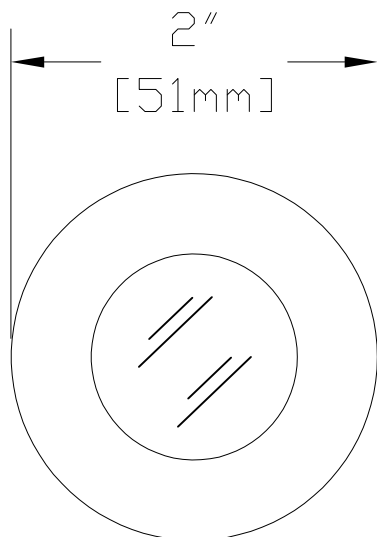

SIDE VIEW

FRONT VIEW

**FEATURES:**

- Die Cast Brass Construction
- Flush Mount Ring
- High Heat Gasket
- Beryllium Socket with 3.5ft 18/2 Power Lead
- 1 5/8" Core Hole Dimensions for Install

**FINISHES:**

- Raw Brass
- Antique
- Dark Antique
- Black
- Verde
- Rust

**LAMPS:**

- LED MR-8 or MR-11 ONLY
- 20 Watt Maximum

**LENS:**

- 34.5 x 5mm FROSTED SODA LIME GLASS

**ACCESSORIES:**

- Die Cast Brass Eyebrow
- 25ft. & 50 ft. 16/2 Leads Available

SHOWN IN RAW FINISH

901 3rd AVE.  
WEST POINT, GA. 31833  
1.800.727.5483  
www.coppermoon.com

CopperMoon AREA & OTHER  
CM.340-R

SIZE A	DRAWN BY: CRAIG SANDERS	CLASSIFICATION: DIRECTIONAL	REV 2 DATE: 05/16/2016
-----------	----------------------------	--------------------------------	---------------------------