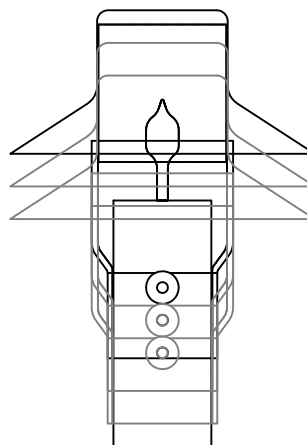

SIDE VIEW WITH DIMENSIONS

TOP VIEW WITH DIMENSIONS

FEATURES:

- Solid Copper Spun Top
- Solid Copper Stem
- Brass Adjustable Set Screw
- Porcelain Socket with 4 ft. Lead 18/2 Power Lead

FINISHES:

- Natural Copper
- Antique
- Dark Antique
- Black
- Verde
- Rust

LAMPS:

- 12 Volt, 10 & 20 watt Bi-Pin
- LED Bi-Pin's
- 20 Watt Maximum

LENS:

- 37.8mm x 2.8mm x 2.5in CLEAR TEMPERED GLASS (STANDARD)
- 37.8mm x 2.8mm x 2.5in FROSTED TEMPERED GLASS

MOUNTING:

- Black ABS Ground Stake 8 1/2" Long with Female 1/2" NPT (STANDARD)
- Brass Threaded (Female 1/2" NPT) or Non-Threaded Ground Stake 9 1/2" Long
- Brass Threaded (Female 1/2" NPT) or Non-Threaded Flush Mount (Deep or Shallow Housing)
- Copper Stem Risers-1" Diameter (Female 1/2" NPT) or 3/4" Diameter (Female 1/2" NPT)
- Available in custom heights

ACCESSORIES:

- 25ft. & 50 ft. 16/2 Leads Available

SIDE VIEW WITH RANGE

SHOWN IN DARK ANTIQUE

CopperMoon PATH LIGHTS
CM.300/16

901 3rd AVE.
WEST POINT, GA, 31833
1.800.727.5483
www.coppermoon.com

SIZE A	DRAWN BY: CRAIG SANDERS	CLASSIFICATION: PATH LIGHTS	REV 1 DATE: 06/14/2016
-----------	----------------------------	--------------------------------	---------------------------