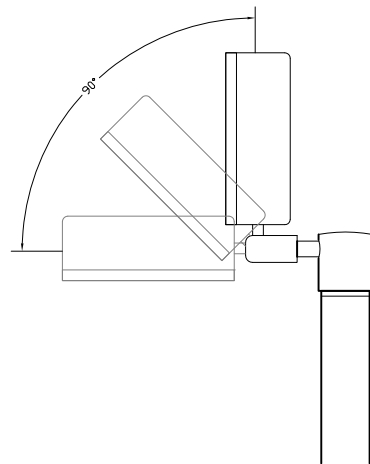

SIDE VIEW WITH DIMENSIONS

TOP VIEW WITH DIMENSIONS

FEATURES:

- Die Cast Brass Head
- Solid Copper Stem
- Swivel Head

FINISHES:

- Raw Brass/Natural Copper
- Antique
- Dark Antique
- Black
- Verde
- Rust

LAMPS:

- 12 Volt, 10 & 20 watt Bi-Pin
- LED Bi-Pin's
- 20 Watt Maximum

LENS:

- 3 mm Frosted Soda Lime Glass

MOUNTING:

- Black ABS Ground Stake 8 1/2" Long with Female 1/2" NPT (STANDARD)
- Brass Threaded (Female 1/2" NPT) or Non-Threaded Ground Stake 9 1/2" Long
- Brass Threaded (Female 1/2" NPT) or Non-Threaded Flush Mount (Deep or Shallow Housing)
- Copper Stem Risers -1" Dia Stem Riser with 1/2" Female NPT or 3/4" Dia with 1/2" Female NPT
- Available in Custom Heights

ACCESSORIES:

- 25ft. & 50 ft. 16/2 Leads Available

SHOWN IN ANTIQUE BRASS WITH ANTIQUE COPPER STEM

SIDE VIEW WITH RANGE

		CopperMoon PATH LIGHTS CM.205	
901 3rd AVE. WEST POINT, GA, 31833 1.800.727.5483 www.coppermoon.com			
SIZE A	DRAWN BY: CRAIG SANDERS	CLASSIFICATION: PATH LIGHTS	REV 1 DATE: 06/14/2016