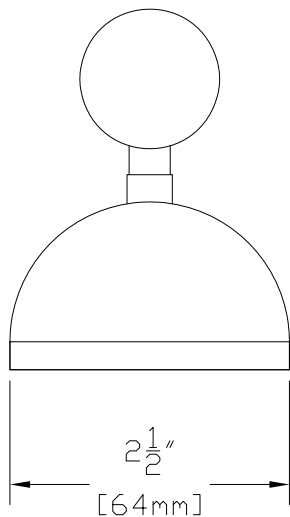

SIDE VIEW WITH DIMENSIONS

TOP VIEW WITH DIMENSIONS

FEATURES:

- Die Cast Brass Head
- Solid Copper Stem
- Swivel Head

FINISHES:

- Raw Brass/Natural Copper
- Antique
- Dark Antique
- Black
- Verde
- Rust

LAMPS:

- 12 Volt, 10 & 20 watt Bi-Pin
- LED Bi-Pin's
- 20 Watt Maximum

LENS:

- 3 mm Frosted Soda Lime Glass

MOUNTING:

- Black ABS Ground Stake 8 1/2" Long with Female 1/2" NPT (STANDARD)
- Brass Threaded (Female 1/2" NPT) or Non-Threaded Ground Stake 9 1/2" Long
- Brass Threaded (Female 1/2" NPT) or Non-Threaded Flush Mount (Deep or Shallow Housing)
- Copper Stem Risers -1" Dia Stem Riser with 1/2" Female NPT or 3/4" Dia with 1/2" Female NPT
- Available in Custom Heights

ACCESSORIES:

- 25ft. & 50 ft. 16/2 Leads Available

SHOWN IN ANTIQUE BRASS WITH ANTIQUE COPPER STEM

SIDE VIEW WITH RANGE

		CopperMoon PATH LIGHTS CM.205	
901 3rd AVE. WEST POINT, GA, 31833 1.800.727.5483 www.coppermoon.com			
SIZE A	DRAWN BY: CRAIG SANDERS	CLASSIFICATION: PATH LIGHTS	REV 1 DATE: 06/14/2016