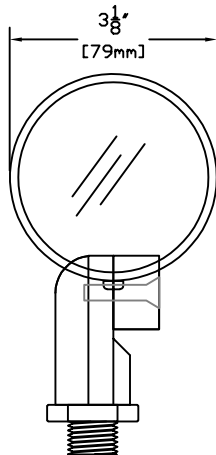

SIDE VIEW WITH ROTATION

FRONT VIEW

SIDE VIEW WITH DIMENSIONS

**FEATURES:**

- Die Cast Brass Construction
- Die Cast Brass Shroud
- Solid Brass Swivel/Stem
- High Heat Silicone O-Rings
- Beryllium Socket with 3.5ft 18/2 Power Lead

**FINISHES:**

- Raw Brass
- Antique
- Dark Antique
- Black
- Verde
- Rust

**LAMPS:**

- 12 Volt MR-16 in 10, 20 & 35 WATTS with a 12, 24, 36 & 60 Degree Spread. (EXCEPTION: 10 Watt Only Available in 32 Degree Spread)
- LED MR-16's
- 50 Watt Maximum

**LENS:**

- 5mm Clear Soda Lime Glass with Built in Diffuser (STANDARD)
- 5mm Clear Soda Lime Glass without Built in Diffuser

**MOUNTING:**

- Black ABS Ground Stake 8 1/2" Long with Female 1/2" NPT (STANDARD)
- Brass Threaded (Female 1/2" NPT) or Non-Threaded Ground Stake 9 1/2 " Long
- Brass Threaded (Female 1/2" NPT) or Non-Threaded Flush Mount (Deep or Shallow Housing)
- Aluminum Tree Mount (Female 1/2" NPT) with Brown Powder Coat Finish
- Copper Stem Risers-1" Diameter (Female 1/2" NPT) or 3/4" Diameter (Female 1/2" NPT)
- Available in custom heights

SHOWN IN RAW BRASS FINISH

		<b>CopperMoon BULLET &amp; ACCENT CM.125</b>	
901 3rd AVE. WEST POINT, GA. 31833 1.800.727.5483 www.coppermoon.com			
SIZE A	DRAWN BY: CRAIG SANDERS	CLASSIFICATION: BULLET & ACCENT	REV 1 DATE: 06/15/2016