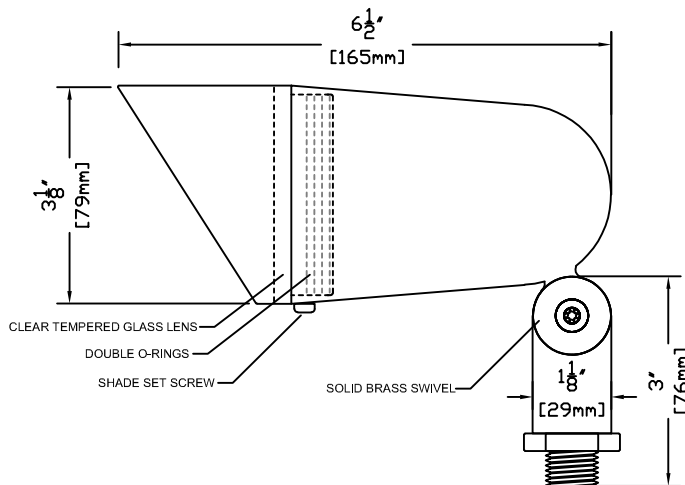

SIDE VIEW WITH ROTATION

FRONT VIEW

SIDE VIEW WITH DIMENSIONS

**FEATURES:**

- Die Cast Brass Construction
- Die Cast Brass Shroud
- Solid Brass Swivel/Stem
- High Heat Silicone O-Rings
- Beryllium Socket with 3.5ft 18/2 Power Lead

**FINISHES:**

- Raw Brass
- Antique
- Dark Antique
- Black
- Verde
- Rust

**LAMPS:**

- 12 Volt MR-16 in 10, 20 & 35 WATTS with a 12, 24, 36 & 60 Degree Spread. (EXCEPTION: 10 Watt Only Available in 32 Degree Spread)
- LED MR-16's
- 50 Watt Maximum

**LENS:**

- 5mm Clear Soda Lime Glass with Built in Diffuser (STANDARD)
- 5mm Clear Soda Lime Glass without Built in Diffuser

**MOUNTING:**

- Black ABS Ground Stake 8 1/2" Long with Female 1/2" NPT (STANDARD)
- Brass Threaded (Female 1/2" NPT) or Non-Threaded Ground Stake 9 1/2 " Long
- Brass Threaded (Female 1/2" NPT) or Non-Threaded Flush Mount (Deep or Shallow Housing)
- Aluminum Tree Mount (Female 1/2" NPT) with Brown Powder Coat Finish
- Copper Stem Risers-1" Diameter (Female 1/2" NPT) or 3/4" Diameter (Female 1/2" NPT)
- Available in custom heights