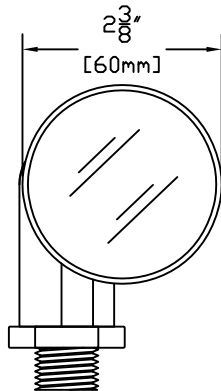

SIDE VIEW WITH ROTATION

FRONT VIEW

SIDE VIEW WITH DIMENSIONS

FEATURES:

- Solid Copper and Brass Construction
- Solid Copper 45 Degree Shroud for Glare Minimization
- Brass "U" Bracket Allowing 360 Degree Positioning
- High Heat Silicone O-Rings
- Beryllium Socket with 3ft 18/2 Power Lead

FINISHES:

- Natural Copper
- Antique
- Dark Antique
- Black
- Verde
- Rust

LAMPS:

- 12 Volt MR-16 in 10, 20, 35 & 50 Watts with a 12, 24, 36 & 60 Degree Spread (EXCEPTION: 10 watt only available in 32 degree spread)
- LED MR-16's
- 50 Watt Maximum

LENS:

- 3mm CLEAR SODA LIME GLASS

MOUNTING:

- Brass U-Bracket with Screws (STANDARD)

ACCESSORIES:

- MR-16 Honeycomb Louver
- MR-16 Lamp Clip
- MR-16 Clear Spread Lens
- MR-16 Prismatic Lens
- MR-16 Colored Lens (Ice Blue, Lavender, Amber, MV Green, Red & Rose)
- 25ft. & 50 ft. 16/2 Leads Available

SHOWN IN NATURAL COPPER

CopperMoon BULLET & ACCENT
CM.115U

901 3rd AVE.
WEST POINT, GA, 31833
1.800.727.5483
www.coppermoon.com

SIZE A	DRAWN BY: CRAIG SANDERS	CLASSIFICATION: BULLET & ACCENT	REV 5 DATE: 06/15/2016
-----------	----------------------------	------------------------------------	---------------------------