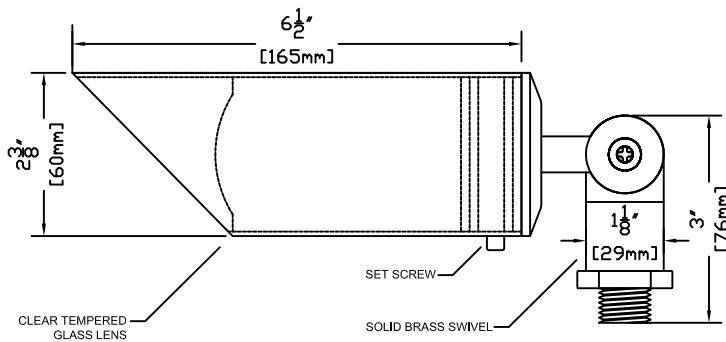

SIDE VIEW WITH ROTATION

FRONT VIEW

SIDE VIEW WITH DIMENSIONS

FEATURES:

- Solid Copper and Brass Construction
- Solid Copper 45 Degree Shroud for Glare Minimization
- Brass "U" Bracket Allowing 360 Degree Positioning
- High Heat Silicone O-Rings
- Beryllium Socket with 3ft 18/2 Power Lead

FINISHES:

- Natural Copper
- Antique
- Dark Antique
- Black
- Verde
- Rust

LAMPS:

- 12 Volt MR-16 in 10, 20, 35 & 50 Watts with a 12, 24, 36 & 60 Degree Spread (EXCEPTION: 10 watt only available in 32 degree spread)
- LED MR-16's
- 50 Watt Maximum

LENS:

- 3mm CLEAR SODA LIME GLASS

MOUNTING:

- Brass U-Bracket with Screws (STANDARD)

ACCESSORIES:

- MR-16 Honeycomb Louver
- MR-16 Lamp Clip
- MR-16 Clear Spread Lens
- MR-16 Prismatic Lens
- MR-16 Colored Lens (Ice Blue, Lavender, Amber, MV Green, Red & Rose)
- 25ft. & 50 ft. 16/2 Leads Available

SHOWN IN NATURAL COPPER

CopperMoon BULLET & ACCENT
CM.115U

901 3rd AVE.
WEST POINT, GA, 31833
1.800.727.5483
www.coppermoon.com

SIZE A	DRAWN BY: CRAIG SANDERS	CLASSIFICATION: BULLET & ACCENT	REV 5 DATE: 06/15/2016
-----------	----------------------------	------------------------------------	---------------------------