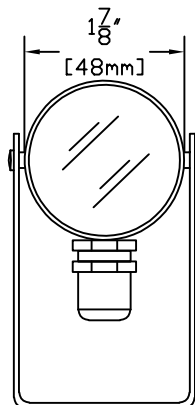

SIDE VIEW WITH ROTATION

FRONT VIEW

SIDE VIEW WITH DIMENSIONS

**FEATURES:**

- Solid Copper & Brass Construction
- Solid Copper 45 Degree Shroud for Glare Minimization
- Brass "U" Bracket allowing 360 Degree Positioning
- High Heat Silicone O-Rings
- Beryllium Socket with 3ft 18/2 Power Lead

**FINISHES:**

- Natural Copper
- Antique
- Dark Antique
- Black
- Verde
- Rust

**LAMPS:**

- 12 Volt MR-11 in 20 watts with a 10, 17 & 30 Degree Spread
- LED MR-11's
- 20 Watt Maximum

**LENS:**

- 3mm CLEAR FORGED BOROSILICATE GLASS

**MOUNTING:**

- Brass U-Bracket with Screws (STANDARD)

**ACCESSORIES:**

- MR-11 Honeycomb Louver
- MR-11 Lamp Clip
- MR-11 Colored Lens (Ice Blue, Lavender, Amber, MV Green & Rose)
- 25ft. & 50 ft. 16/2 Leads Available

SHOWN IN ANTIQUE FINISH

		<b>CopperMoon BULLET &amp; ACCENT</b> <b>CM.115U-MR11</b>	
901 3rd AVE. WEST POINT, GA. 31833 1.800.727.5483 www.coppermoon.com			
SIZE A	DRAWN BY: CRAIG SANDERS	CLASSIFICATION: BULLET & ACCENT	REV 2 DATE: 06/15/2016