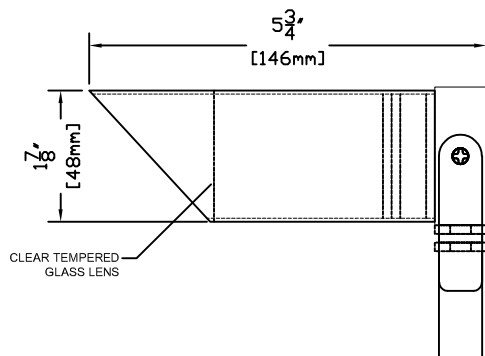

SIDE VIEW WITH ROTATION

FRONT VIEW

SIDE VIEW WITH DIMENSIONS

**FEATURES:**

- Solid Copper & Brass Construction
- Solid Copper 45 Degree Shroud for Glare Minimization
- Brass "U" Bracket allowing 360 Degree Positioning
- High Heat Silicone O-Rings
- Beryllium Socket with 3ft 18/2 Power Lead

**MOUNTING:**

- Brass U-Bracket with Screws (STANDARD)

**ACCESSORIES:**

- MR-11 Honeycomb Louver
- MR-11 Lamp Clip
- MR-11 Colored Lens (Ice Blue, Lavender, Amber, MV Green & Rose)
- 25ft. & 50 ft. 16/2 Leads Available