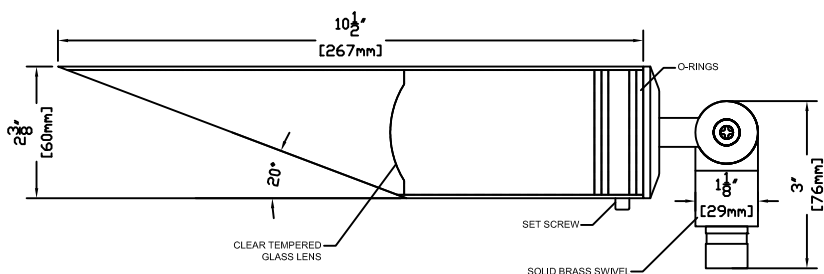

SIDE VIEW WITH ROTATION

FRONT VIEW

TREE MOUNT DETAIL

SIDE VIEW WITH DIMENSIONS

FEATURES:

- Solid Copper and Brass Construction
- Solid Copper 20 Degree Extended Shroud
- High Heat Silicone O-Rings
- Beryllium Socket with 16/2 & 18/2 Power Lead
- 40ft. 16/2 Lead

FINISHES:

- Natural Copper
- Antique
- Dark Antique
- Black
- Verde
- Rust

LAMPS:

- 12 Volt MR-16 in 10, 20, 35 & 50 Watts with a 12, 24, 36 & 60 Degree Spread (EXCEPTION: 10 watt only available in 32 degree spread)
- LED MR-16's
- 50 Watt Maximum

LENS:

- 3mm CLEAR FORGED BOROSILICATE GLASS

MOUNTING:

- Non-Threaded 3-Hole Mounting System with (3) Stainless Steel Hanger Bolts (STANDARD)
- Non-Threaded 2-Hole Mounting System with (2) Stainless Steel Hanger Bolts

SHOWN IN ANTIQUE FINISH

CopperMoon BULLET & ACCENT
CM.115T
 901 3rd AVE.
 WEST POINT, GA, 31833
 1.800.727.5483
www.coppermoon.com

SIZE A	DRAWN BY: CRAIG SANDERS	CLASSIFICATION: BULLET & ACCENT	REV 4 DATE: 06/15/2016
-----------	----------------------------	------------------------------------	---------------------------