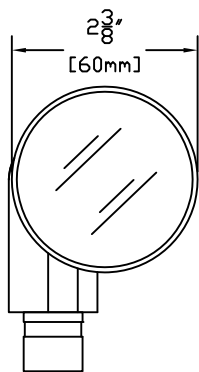

SIDE VIEW WITH ROTATION

FRONT VIEW

TREE MOUNT DETAIL

SIDE VIEW WITH DIMENSIONS

FEATURES:

- Solid Copper and Brass Construction
- Solid Copper 20 Degree Extended Shroud
- High Heat Silicone O-Rings
- Beryllium Socket with 16/2 & 18/2 Power Lead
- 40ft. 16/2 Lead

FINISHES:

- Natural Copper
- Antique
- Dark Antique
- Black
- Verde
- Rust

LAMPS:

- 12 Volt MR-16 in 10, 20, 35 & 50 Watts with a 12, 24, 36 & 60 Degree Spread (EXCEPTION: 10 watt only available in 32 degree spread)
- LED MR-16's
- 50 Watt Maximum

LENS:

- 3mm CLEAR FORGED BOROSILICATE GLASS

MOUNTING:

- Non-Threaded 3-Hole Mounting System with (3) Stainless Steel Hanger Bolts (STANDARD)
- Non-Threaded 2-Hole Mounting System with (2) Stainless Steel Hanger Bolts

SHOWN IN ANTIQUE FINISH

CopperMoon BULLET & ACCENT
CM.115T
 901 3rd AVE.
 WEST POINT, GA, 31833
 1.800.727.5483
www.coppermoon.com

SIZE A	DRAWN BY: CRAIG SANDERS	CLASSIFICATION: BULLET & ACCENT	REV 4 DATE: 06/15/2016
-----------	----------------------------	------------------------------------	---------------------------