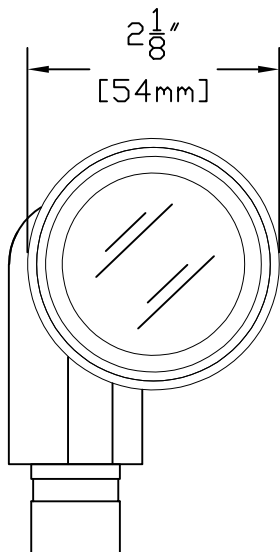

**SIDE VIEW WITH ROTATION**

**FEATURES:**

- Solid Copper and Brass Construction
- Solid Copper 20 Degree Extended Shroud
- High Heat Silicone O-Rings
- Beryllium Socket with 16/2 & 18/2 Power Lead

**FINISHES:**

- Natural Copper
- Antique
- Dark Antique
- Black
- Verde
- Rust

**LAMPS:**

- 12 Volt MR-11 in 20 watts with a 10, 17 & 30 Degree Spread
- LED MR-11's
- 20 Watt Maximum

**LENS:**

- 3mm CLEAR FORGED BOROSILICATE GLASS

**MOUNTING:**

- Non-Threaded 2-Hole Mounting System with (2) Stainless Steel Hanger Bolts (STANDARD)

**ACCESSORIES:**

- MR-11 Honeycomb Louver
- MR-11 Lamp Clip
- MR-11 Colored Lens (Ice Blue, Lavender, Amber, MV Green & Rose)
- 25ft. & 50 ft. 16/2 Leads Available

**FRONT VIEW**

**TREE MOUNT DETAIL**

**SHOWN IN COPPER**

**SIDE VIEW**

CopperMoon BULLET & ACCENT  
CM.115T-MR11

901 3rd AVE.  
WEST POINT, GA. 31833  
1.800.727.5483  
www.coppermoon.com

SIZE A	DRAWN BY: CRAIG SANDERS	CLASSIFICATION: BULLET & ACCENT	REV 0 DATE: 07/15/2016
-----------	----------------------------	------------------------------------	---------------------------