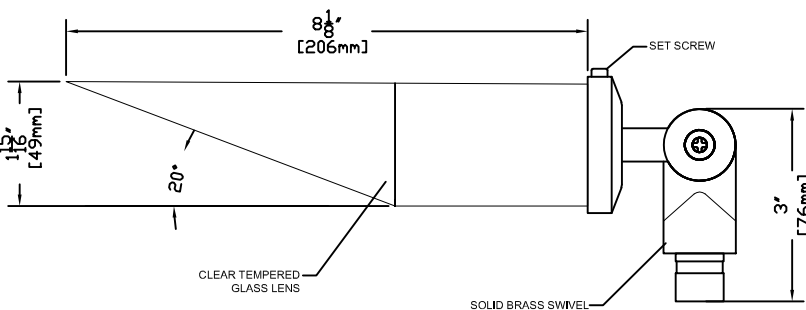

**MOUNTING:**

- Non-Threaded 2-Hole Mounting System with (2) Stainless Steel Hanger Bolts (STANDARD)

**ACCESSORIES:**

- MR-11 Honeycomb Louver
- MR-11 Lamp Clip
- MR-11 Colored Lens (Ice Blue, Lavender, Amber, MV Green & Rose)
- 25ft. & 50 ft. 16/2 Leads Available

**FRONT VIEW**

**TREE MOUNT DETAIL**

**SHOWN IN COPPER**

**SIDE VIEW**

CopperMoon BULLET & ACCENT  
CM.115T-MR11

901 3rd AVE.  
WEST POINT, GA. 31833  
1.800.727.5483  
www.coppermoon.com

SIZE A	DRAWN BY: CRAIG SANDERS	CLASSIFICATION: BULLET & ACCENT	REV 0 DATE: 07/15/2016
-----------	----------------------------	------------------------------------	---------------------------