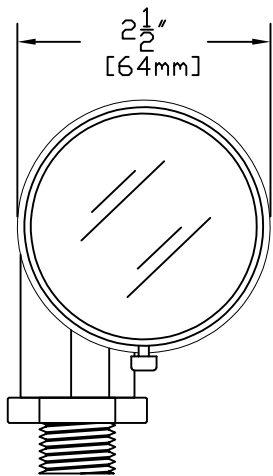

**SIDE VIEW WITH ROTATION**

**SIDE VIEW**

**FRONT VIEW**

**SHOWN IN NATURAL COPPER**

**FEATURES:**

- Solid Copper and Brass Construction
- Solid Copper 45 Degree Shroud for Glare Minimization
- High Heat Silicone O-Rings
- Beryllium Socket with 3ft 18/2 Power Lead

**FINISHES:**

- Natural Copper
- Antique
- Dark Antique
- Black
- Verde
- Rust

**LAMPS:**

- 12 Volt MR-16 in 10, 20, 35 & 50 Watts with a 12, 24, 36 & 60 Degree Spread (EXCEPTION: 10 watt only available in 32 degree spread)
- LED MR-16's
- 50 Watt Maximum

**LENS:**

- 3mm CLEAR FORGED BOROSILICATE GLASS

**MOUNTING:**

- Black ABS Ground Stake 8 1/2" Long with Female 1/2" NPT (STANDARD)
- Brass Threaded (Female 1/2" NPT) or Non-Threaded Ground Stake 9 1/2 " Long
- Brass Threaded (Female 1/2" NPT) or Non-Threaded Flush Mount (Deep or Shallow Housing)
- Aluminum Tree Mount (Female 1/2" NPT) with Brown Powder Coat Finish
- Copper Stem Risers-1" Diameter (Female 1/2" NPT) or 3/4" Diameter (Female 1/2" NPT)
- Available in custom heights