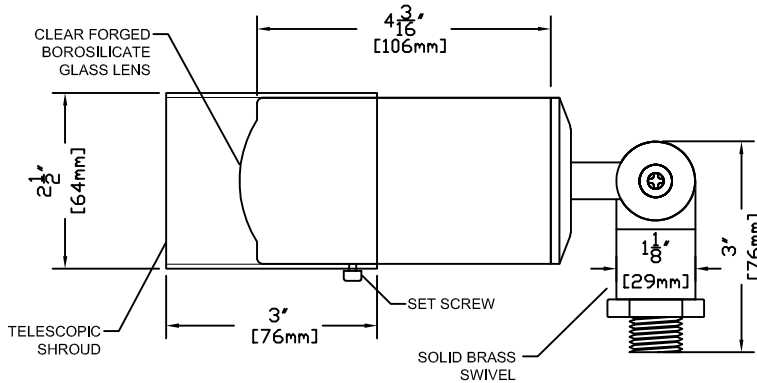

**SIDE VIEW WITH ROTATION**

**SIDE VIEW**

**FRONT VIEW**

**SHOWN IN NATURAL COPPER**

**FEATURES:**

- Solid Copper and Brass Construction
- Solid Copper 45 Degree Shroud for Glare Minimization
- High Heat Silicone O-Rings
- Beryllium Socket with 3ft 18/2 Power Lead

**FINISHES:**

- Natural Copper
- Antique
- Dark Antique
- Black
- Verde
- Rust

**LAMPS:**

- 12 Volt MR-16 in 10, 20, 35 & 50 Watts with a 12, 24, 36 & 60 Degree Spread (EXCEPTION: 10 watt only available in 32 degree spread)
- LED MR-16's
- 50 Watt Maximum

**LENS:**

- 3mm CLEAR FORGED BOROSILICATE GLASS

**MOUNTING:**

- Black ABS Ground Stake 8 1/2" Long with Female 1/2" NPT (STANDARD)
- Brass Threaded (Female 1/2" NPT) or Non-Threaded Ground Stake 9 1/2 " Long
- Brass Threaded (Female 1/2" NPT) or Non-Threaded Flush Mount (Deep or Shallow Housing)
- Aluminum Tree Mount (Female 1/2" NPT) with Brown Powder Coat Finish
- Copper Stem Risers-1" Diameter (Female 1/2" NPT) or 3/4" Diameter (Female 1/2" NPT)
- Available in custom heights