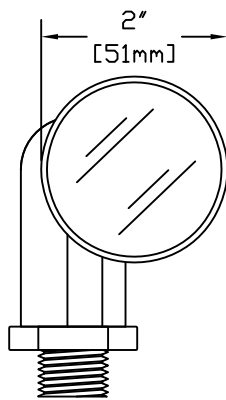

SIDE VIEW WITH ROTATION

FRONT VIEW

SIDE VIEW WITH DIMENSIONS

FEATURES:

- Solid Copper Construction
- Solid Brass Swivel/Stem
- Solid Copper Slip-Fit Lens Cap
- Porcelain Socket with 3ft. Lead

FINISHES:

- Natural Copper
- Antique
- Dark Antique
- Black
- Verde
- Rust

LAMPS:

- 12 Volt MR-16 in 10, 20, 35 & 50 Watts with a 12, 24, 36 & 60 Degree Spread (EXCEPTION: 10 watt only available in 32 degree spread)
- LED MR-16's
- 20 Watt Maximum

LENS:

- 3mm CLEAR TEMPERED GLASS

MOUNTING:

- Black ABS Ground Stake 8 1/2" Long with Female 1/2" NPT (STANDARD)
- Brass Threaded (Female 1/2" NPT) or Non-Threaded Ground Stake 9 1/2 " Long
- Brass Threaded (Female 1/2" NPT) or Non-Threaded Flush Mount (Deep or Shallow Housing)
- Aluminum Tree Mount (Female 1/2" NPT) with Brown Powder Coat Finish
- Copper Stem Risers-1" Diameter (Female 1/2" NPT) or 3/4" Diameter (Female 1/2" NPT)
- Available in custom heights