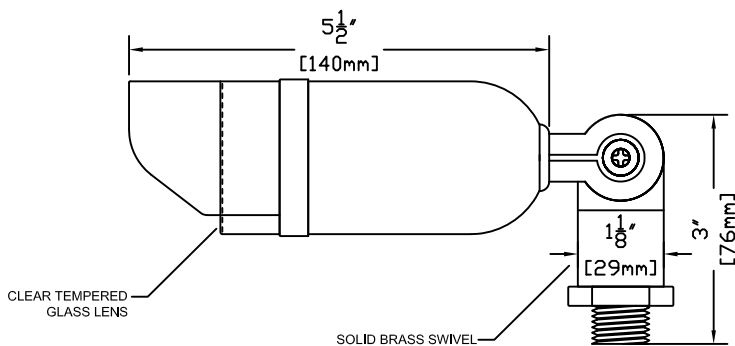

SIDE VIEW WITH ROTATION

FRONT VIEW

SIDE VIEW WITH DIMENSIONS

FEATURES:

- Solid Copper Construction
- Solid Brass Swivel/Stem
- Solid Copper Slip-Fit Lens Cap
- Porcelain Socket with 3ft. Lead

FINISHES:

- Natural Copper
- Antique
- Dark Antique
- Black
- Verde
- Rust

LAMPS:

- 12 Volt MR-16 in 10, 20, 35 & 50 Watts with a 12, 24, 36 & 60 Degree Spread (EXCEPTION: 10 watt only available in 32 degree spread)
- LED MR-16's
- 20 Watt Maximum

LENS:

- 3mm CLEAR TEMPERED GLASS

MOUNTING:

- Black ABS Ground Stake 8 1/2" Long with Female 1/2" NPT (STANDARD)
- Brass Threaded (Female 1/2" NPT) or Non-Threaded Ground Stake 9 1/2 " Long
- Brass Threaded (Female 1/2" NPT) or Non-Threaded Flush Mount (Deep or Shallow Housing)
- Aluminum Tree Mount (Female 1/2" NPT) with Brown Powder Coat Finish
- Copper Stem Risers-1" Diameter (Female 1/2" NPT) or 3/4" Diameter (Female 1/2" NPT)
- Available in custom heights