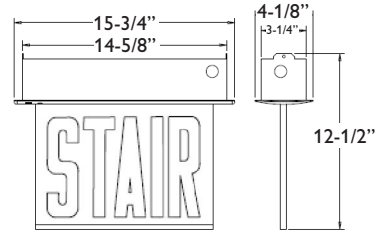

Recessed Mount

The information presented in this document is not intended as any commercial offer and does not form part of any quotation or contract.