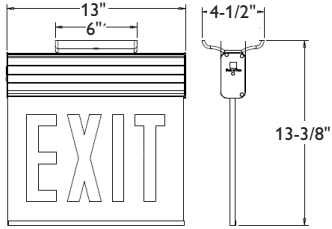

CE Edge-lit LED exit sign

Surface Mount