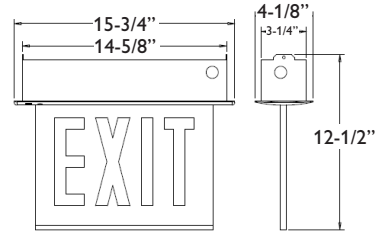

Recessed Mount

The information presented in this document is not intended as any commercial offer and does not form part of any quotation or contract.