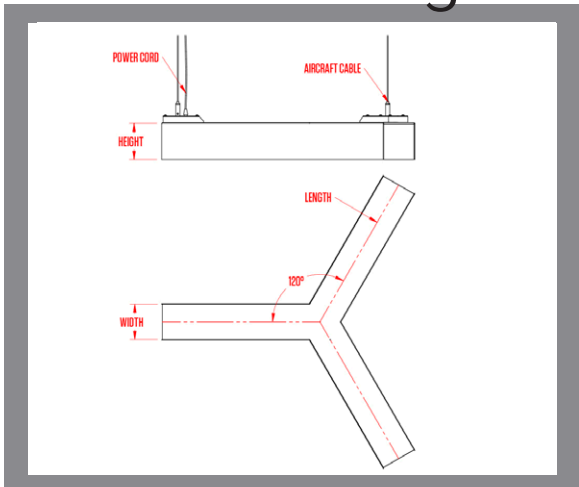

why

model | 18-H

line drawing

dimensions

- please visit our website to see available sizing options

material

- laminated shade*
+ opal diffuser

sourcing