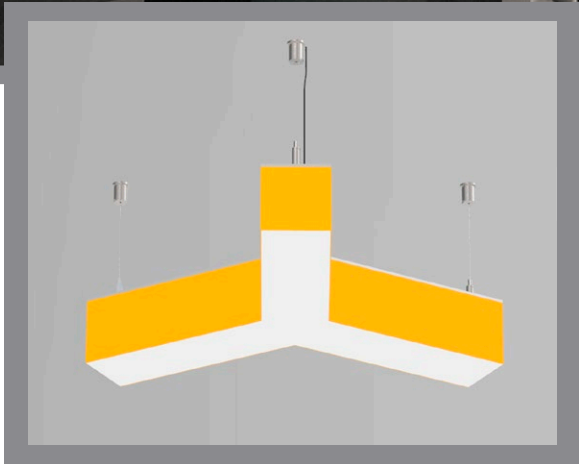

why

model | 18-H

line drawing

dimensions

- please visit our website to see available sizing options

material

- laminated shade*
+ opal diffuser

sourcing

- LED

mounting

- aircraft cable

*See shade material under 'design options' in the resources section.