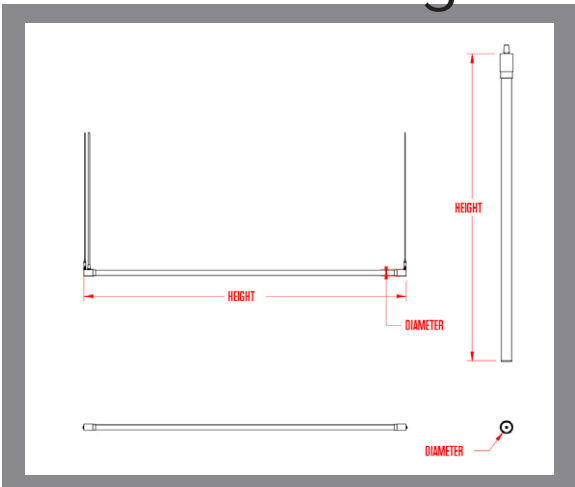

model | 23-01

line drawing

dimensions

- 1" diameter
- 6", 12", 18", 24", 30", 36", 42", 48", 54", 60" height

material

- dyed fiberglass*
- + glass tube

sourcing

- LED