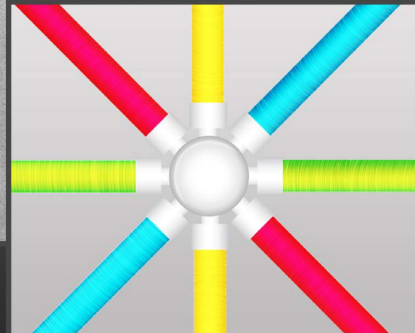

The Wēv™ Collection, a patented and trademarked line, is Barbican's only machine-manufactured shade. This approach provides consistency both in finish and quality. As an in-house manufacturer, the tooling required for the sizes and shapes are created within our facility, allowing for easy customization. Highly durable, flexible and lightweight, many models and sizes of the Wēv™ can be suspended by only a power cord. With a palette of 20 standard colours ranging from vibrant to pastel, along with optional colour matching, the Wēv™ combines lively design styles with functionality. Lit by a six-sided extrusion, the Wēv™ offers consistent output performance throughout the fixture.

Icicles can be grouped to build geometric shapes.

Use our specialized connectors to build artistic 3-dimensional shapes or design 2D 'mesh' structures along ceilings and walls.

Wēv Icicles shown in diamond formation

Discover the **ICICLE**. A sliver of pure dazzling light, the Icicle is a brilliant 1" diameter glass tube wrapped in fiberglass strands. In its classic white form, it is a high output fixture and is able to provide enough light to be the primary source in a space. Use colour and other embellishments for more decorative applications.

Part of the Wēv™ Collection, the Icicle uses 3D printing techniques which provides consistency both in finish and quality. As a lightweight pendant, the Icicle can be suspended by only a power cord for most lengths, which range from 4" - 60". With a palette of 20 standard colours varying from vibrant to pastel, along with optional colour matching, the Wēv™ Icicle allows the brilliance of ice to sparkle in any shade. Design artistic or geometric configurations using specialized connectors, or create clusters in different lengths to form a unique focal point. As a washable fixture, it's perfect for retail and hospitality environments.