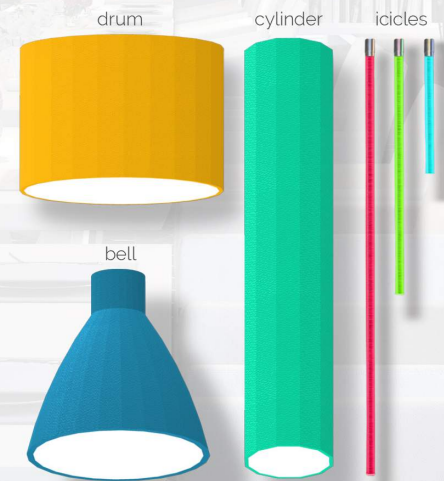

icicle

dimension chart

SHAPE	DIAMETER (in.)	LENGTH/ HEIGHT (in.)	ORIENTATION
Icicle	1	Range from 4 - 60	Vertical, Horizontal

canada
usa

479 central avenue | fort erie, ontario | L2A 3T9

266 elmwood avenue, unit 386 | buffalo, new york | 14222

p: 800 663 5781

f: 905 991 9708

www.barbican.ca