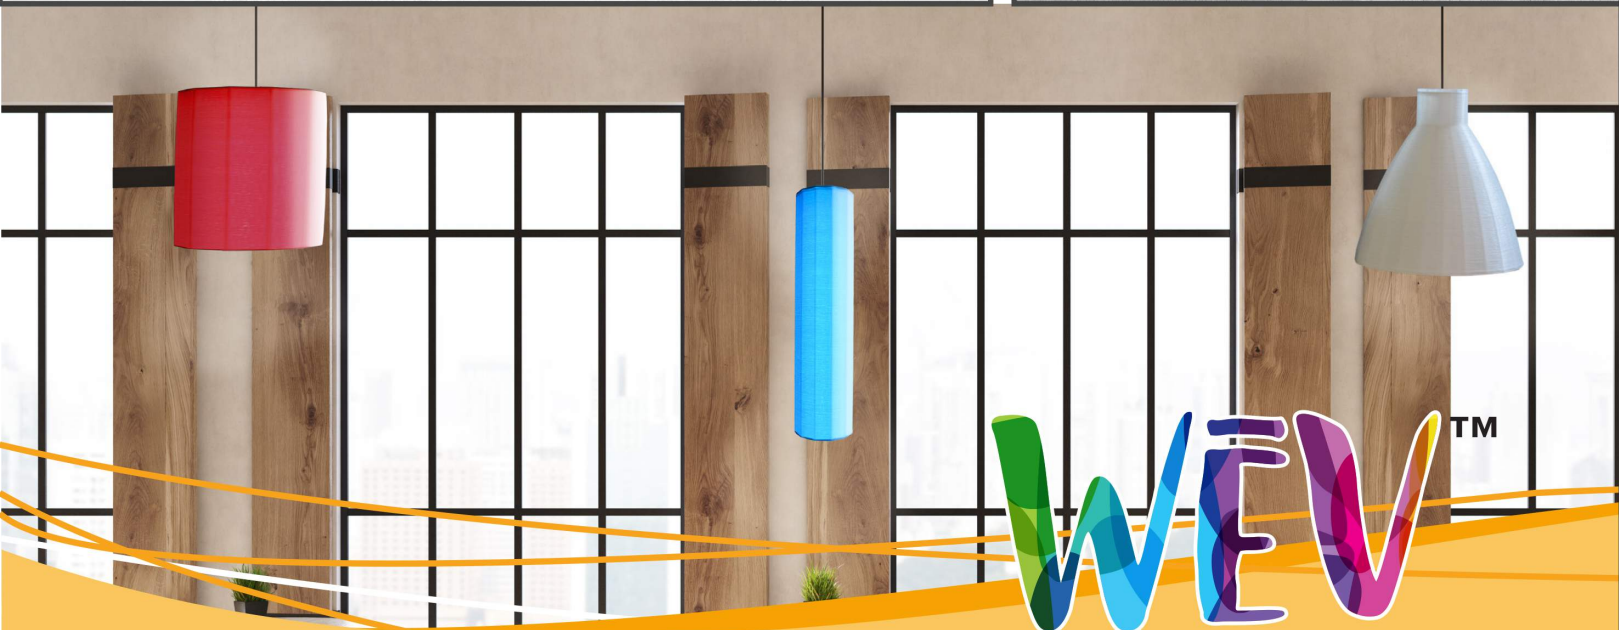

TM

 barbican

A fun and fresh collection of fiberglass fixtures.

The Collection features many shapes, sizes and colours.

**Wēv™**

Introducing the **Wēv™**. A stunning collection of washable, woven fiberglass fixtures available in a myriad of shapes, sizes and colours.

The Wēv™ Collection, a patented and trademarked line, is Barbican's only machine-manufactured shade. This approach provides consistency both in finish and quality. As an in-house manufacturer, the tooling required for the sizes and shapes are created within our facility, allowing for easy customization. Highly durable, flexible and lightweight, many models and sizes of the Wēv™ can be suspended by only a power cord. With a palette of 20 standard colours ranging from vibrant to pastel, along with optional colour matching, the Wēv™ combines lively design styles with functionality. Lit by a six-sided extrusion, the Wēv™ offers consistent output performance throughout the fixture.

Discover the **ICICLE**. A sliver of pure dazzling light, the Icicle is a brilliant 1" diameter glass tube wrapped in fiberglass strands. In its classic white form, it is a high output fixture and is able to provide enough light to be the primary source in a space. Use colour and other embellishments for more decorative applications.

Part of the Wēv™ Collection, the Icicle uses 3D printing techniques which provides consistency both in finish and quality. As a lightweight pendant, the Icicle can be suspended by only a power cord for most lengths, which range from 4" - 60". With a palette of 20 standard colours varying from vibrant to pastel, along with optional colour matching, the Wēv™ Icicle allows the brilliance of ice to sparkle in any shade. Design artistic or geometric configurations using specialized connectors, or create clusters in different lengths to form a unique focal point. As a washable fixture, it's perfect for retail and hospitality environments.