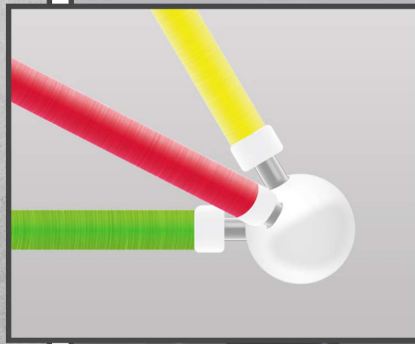

The Wēv™ Collection, a patented and trademarked line, is Barbican's only machine-manufactured shade. This approach provides consistency both in finish and quality. As an in-house manufacturer, the tooling required for the sizes and shapes are created within our facility, allowing for easy customization. Highly durable, flexible and lightweight, many models and sizes of the Wēv™ can be suspended by only a power cord. With a palette of 20 standard colours ranging from vibrant to pastel, along with optional colour matching, the Wēv™ combines lively design styles with functionality. Lit by a six-sided extrusion, the Wēv™ offers consistent output performance throughout the fixture.

Icicles can be grouped to build geometric shapes.

Use our specialized connectors to build artistic 3-dimensional shapes or design 2D 'mesh' structures along ceilings and walls.

Wēv Icicles shown in diamond formation

Discover the **ICICLE**. A sliver of pure dazzling light, the Icicle is a brilliant 1" diameter glass tube wrapped in fiberglass strands. In its classic white form, it is a high output fixture and is able to provide enough light to be the primary source in a space. Use colour and other embellishments for more decorative applications.

Part of the Wēv™ Collection, the Icicle uses 3D printing techniques which provides consistency both in finish and quality. As a lightweight pendant, the Icicle can be suspended by only a power cord for most lengths, which range from 4" - 60". With a palette of 20 standard colours varying from vibrant to pastel, along with optional colour matching, the Wēv™ Icicle allows the brilliance of ice to sparkle in any shade. Design artistic or geometric configurations using specialized connectors, or create clusters in different lengths to form a unique focal point. As a washable fixture, it's perfect for retail and hospitality environments.