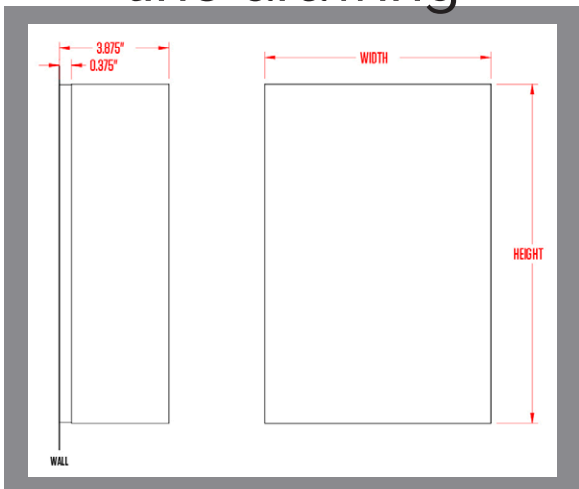

vogue sconce

model | 16-61

line drawing

dimensions

- 12" width
- 12" height
- 3⁷/₈" depth**

material

- laminated shade*
- + opal diffuser

sourcing