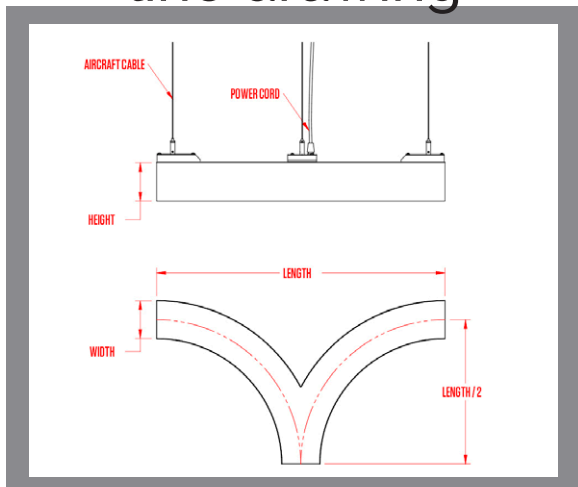

vault

model | 18-C

line drawing

dimensions

- please visit our website to see available sizing options

material

- laminated shade*
+ opal diffuser

sourcing