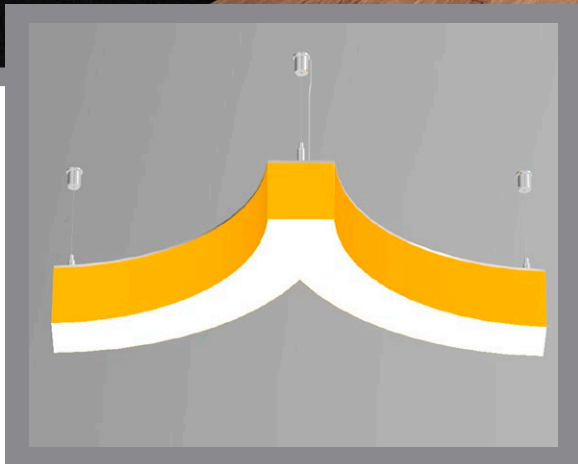

vault

model | 18-C

line drawing

dimensions

- please visit our website to see available sizing options

material

- laminated shade*
+ opal diffuser

sourcing

- LED

mounting

- aircraft cable

*See shade material under 'design options' in the resources section.