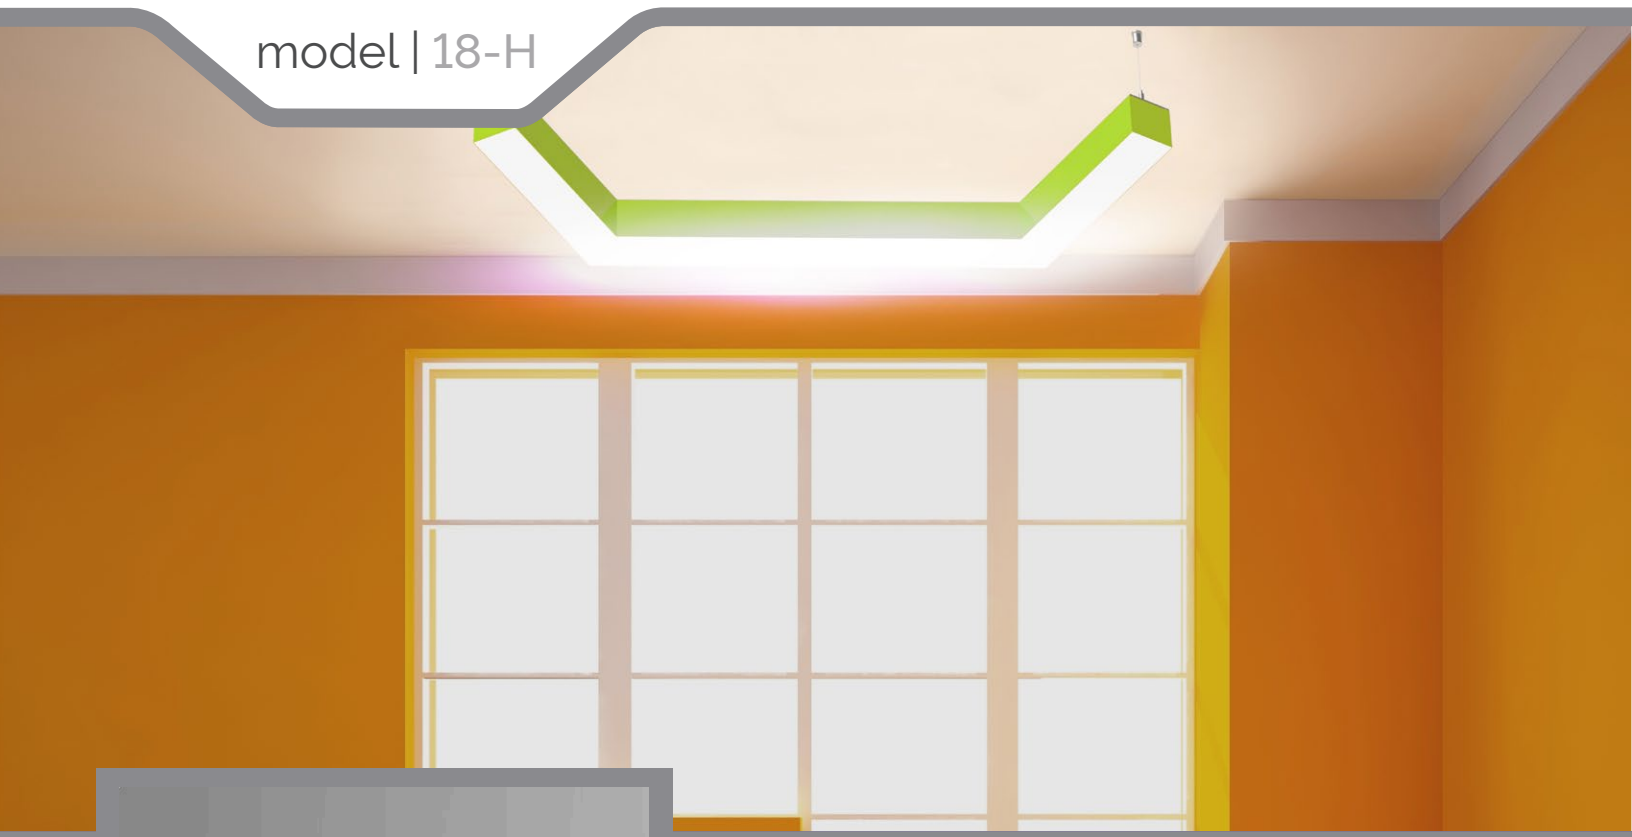

u-turn

model | 18-H

line drawing

dimensions

- please visit our website to see available sizing options

material

- laminated shade*
+ opal diffuser

sourcing

- LED

mounting

- aircraft cable

*See shade material under 'design options' in the resources section.