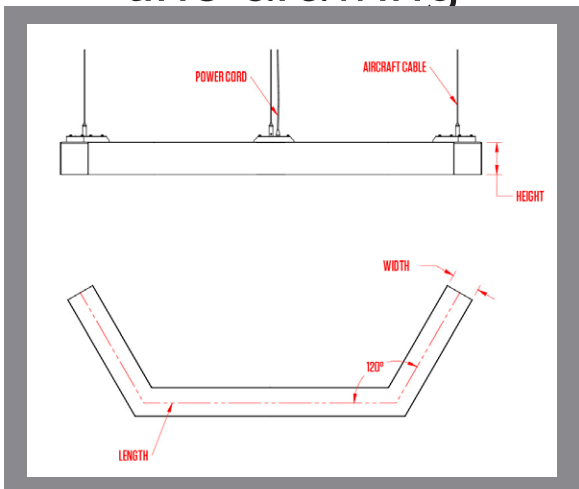

u-turn

model | 18-H

line drawing

dimensions

- please visit our website to see available sizing options

material

- laminated shade*
+ opal diffuser

sourcing

- LED

mounting

- aircraft cable

*See shade material under 'design options' in the resources section.