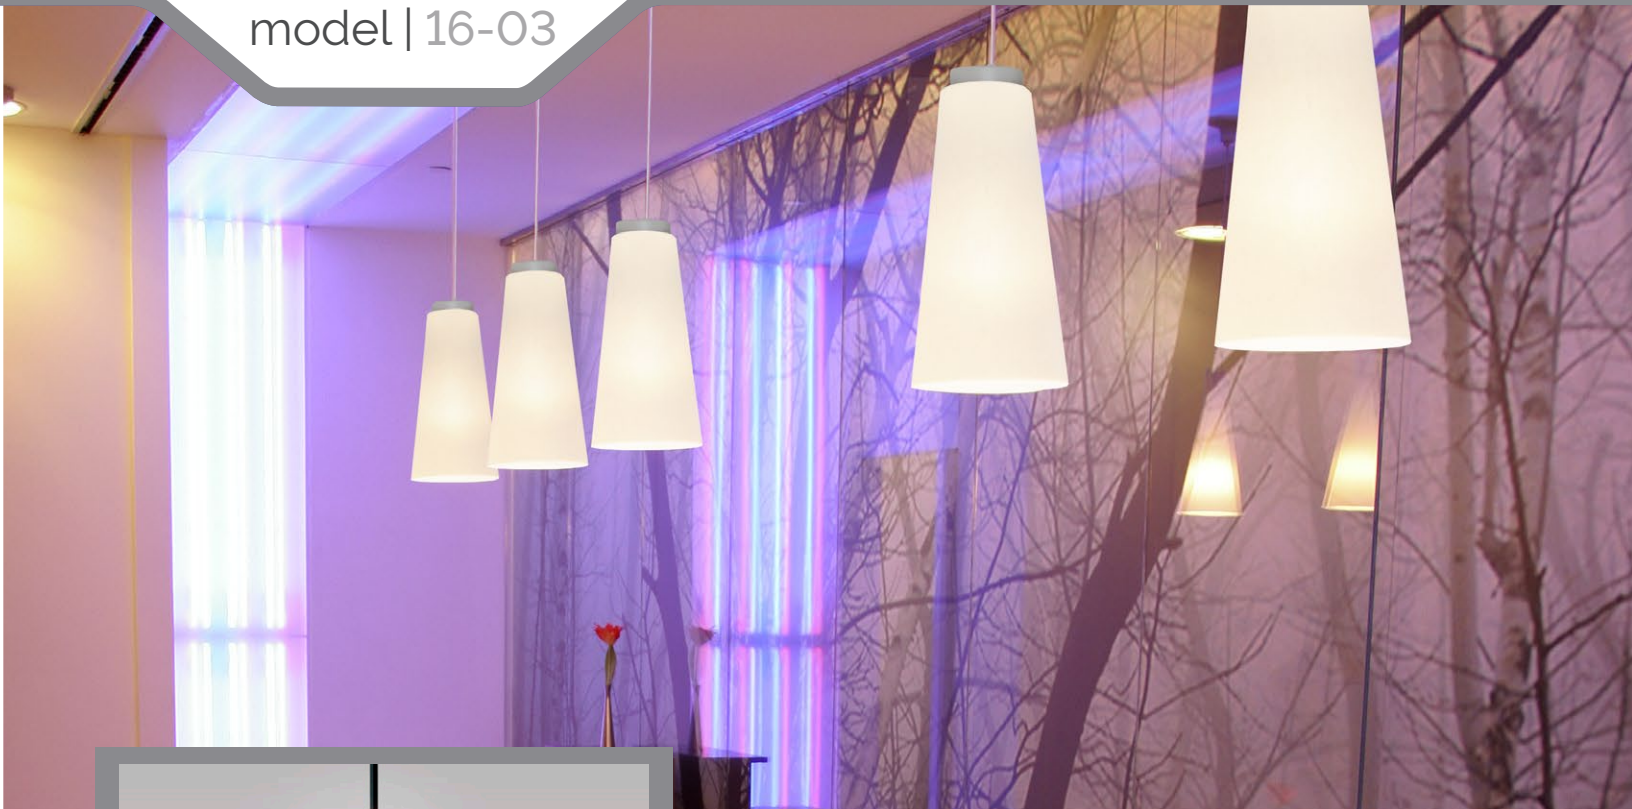

## line drawing

## dimensions

- 5" top diameter
- 7" bottom diameter
- 16" height