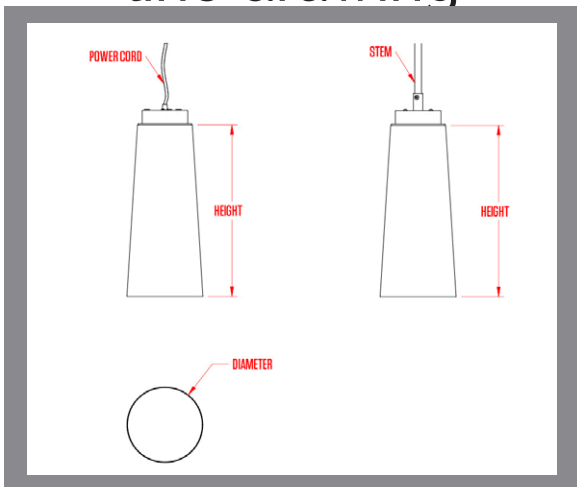

## line drawing

## dimensions

- 5" top diameter
- 7" bottom diameter
- 16" height