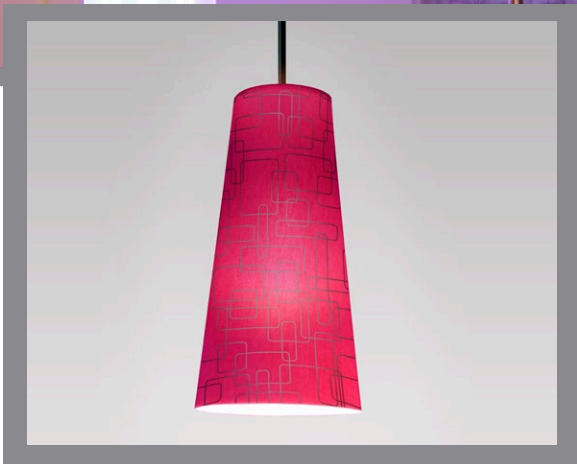

# trumpet

model | 16-03

## line drawing

## dimensions

- 5" top diameter
- 7" bottom diameter
- 16" height