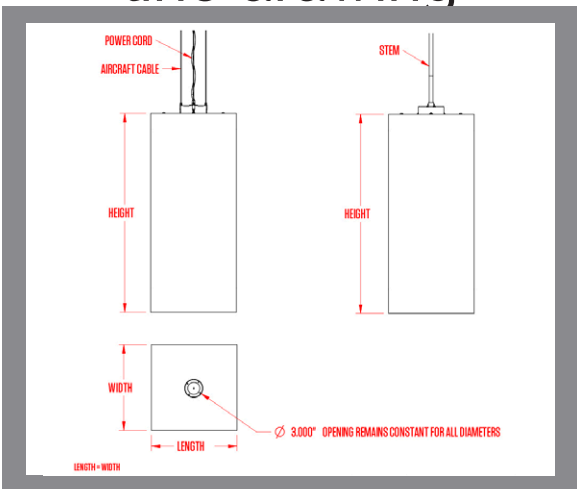

tower

model | 16-22

line drawing

dimensions

- 10", 12", 16" square
- 28", 40", 52" height

material

- laminated shade*
- + opal diffuser

sourcing

- LED

mounting

- aircraft cable
- stem

*See shade material under 'design options' in the resources section.