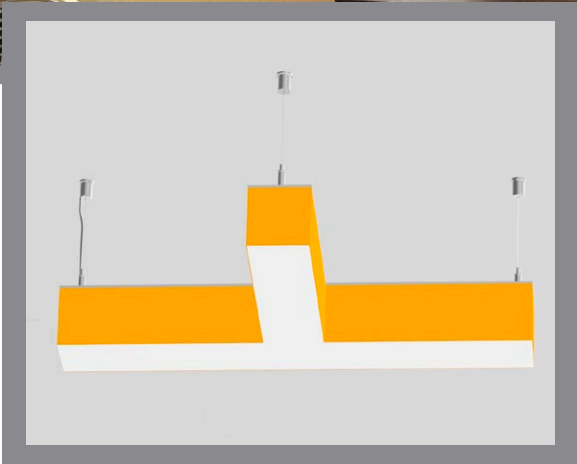

tee

model | 18-S

line drawing

dimensions

- please visit our website to see available sizing options

material

- laminated shade*
+ opal diffuser

sourcing

- LED

mounting

- aircraft cable

*See shade material under 'design options' in the resources section.