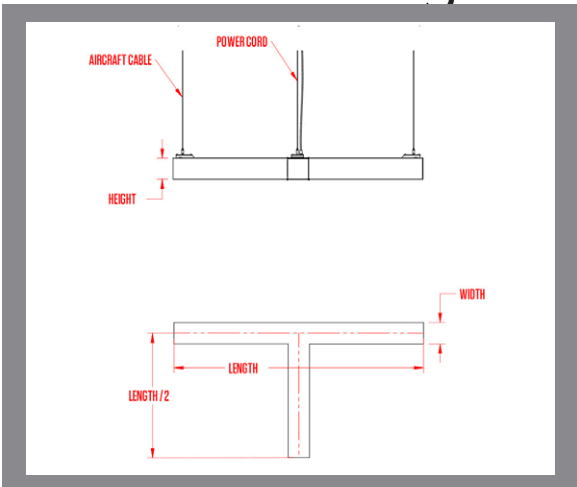

tee

model | 18-S

line drawing

dimensions

- please visit our website to see available sizing options

material

- laminated shade*
+ opal diffuser

sourcing