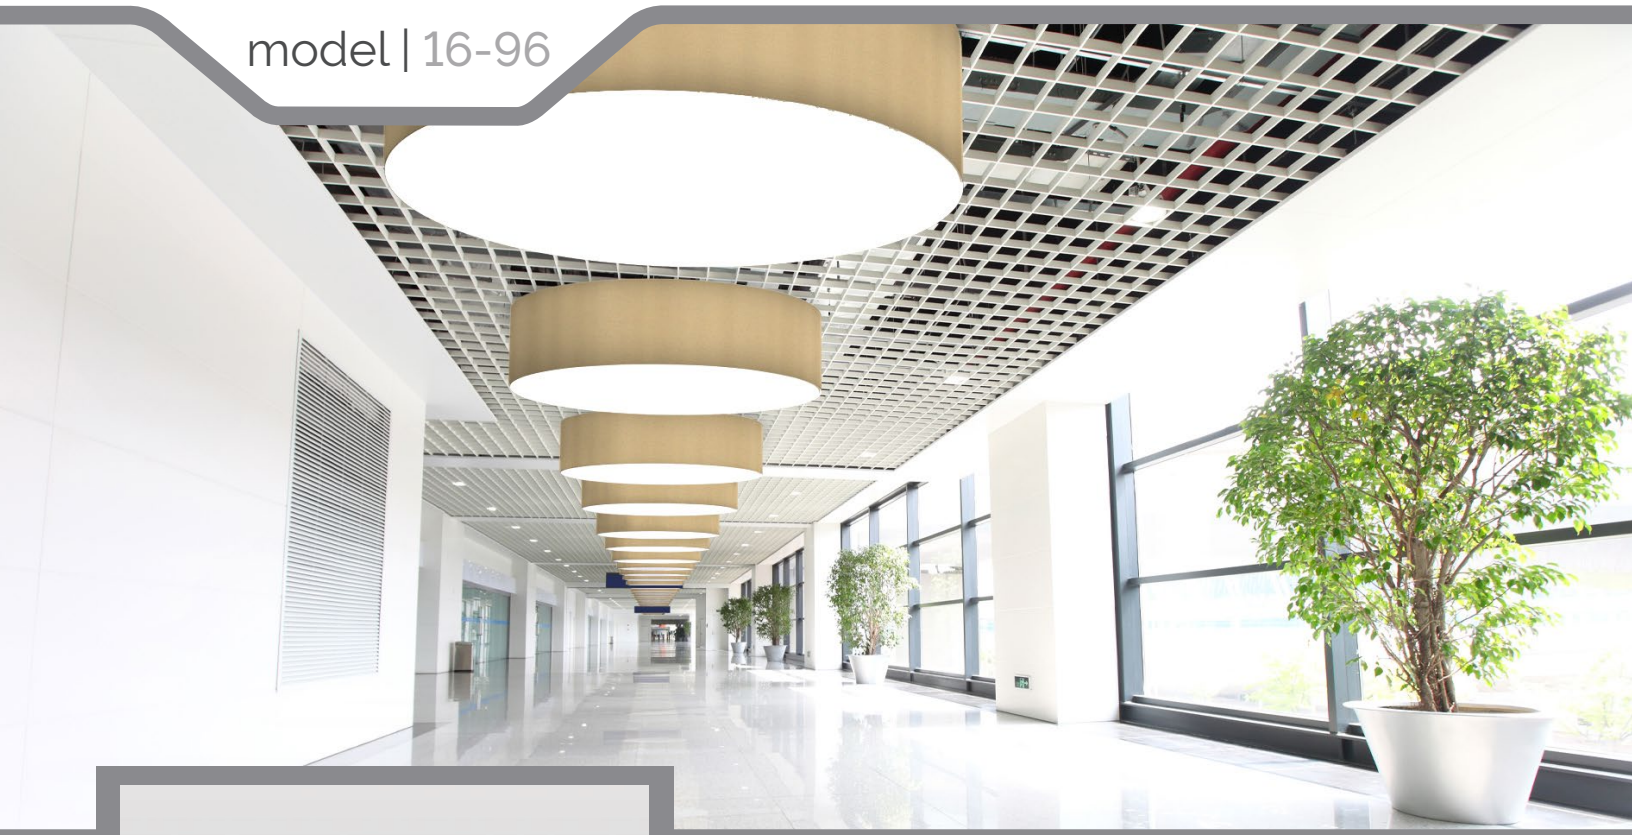

surface **slimline**

model | 16-96

line drawing

dimensions

- 18", 24", 30", 36", 42", 48" diameter
- 6" height

material

- laminated shade*
- + opal diffuser

sourcing

- LED

mounting

- surface/ceiling

*See shade material under 'design options' in the resources section.