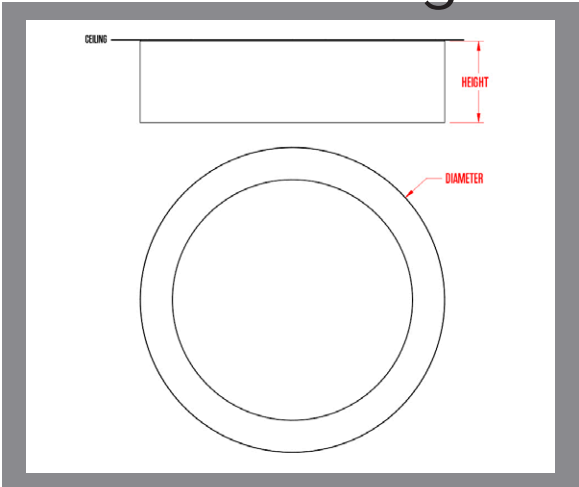

surface **slimline**

model | 16-96

line drawing

dimensions

- 18", 24", 30", 36", 42", 48" diameter
- 6" height

material

- laminated shade*
- + opal diffuser

sourcing

- LED

mounting

- surface/ceiling

*See shade material under 'design options' in the resources section.