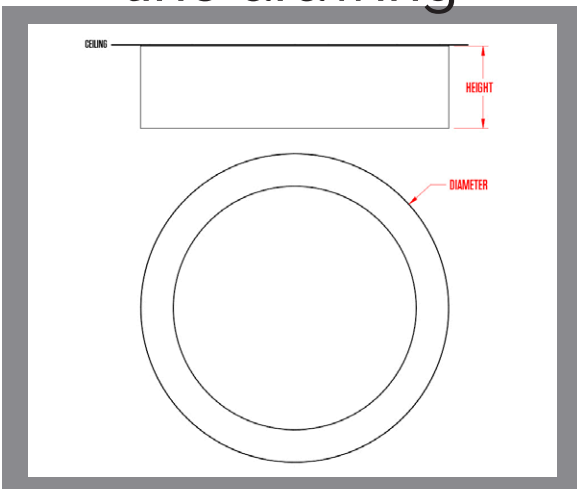

surface drum

model | 16-17

line drawing

dimensions

diameter		height	
18"	24"	8"	10"
		12"	18"
30"	36"	10"	12"
42"	48"	18"	24"

material

- laminated shade*
- + opal diffuser

sourcing

- LED

mounting

- surface/ceiling

*See shade material under 'design options' in the resources section.