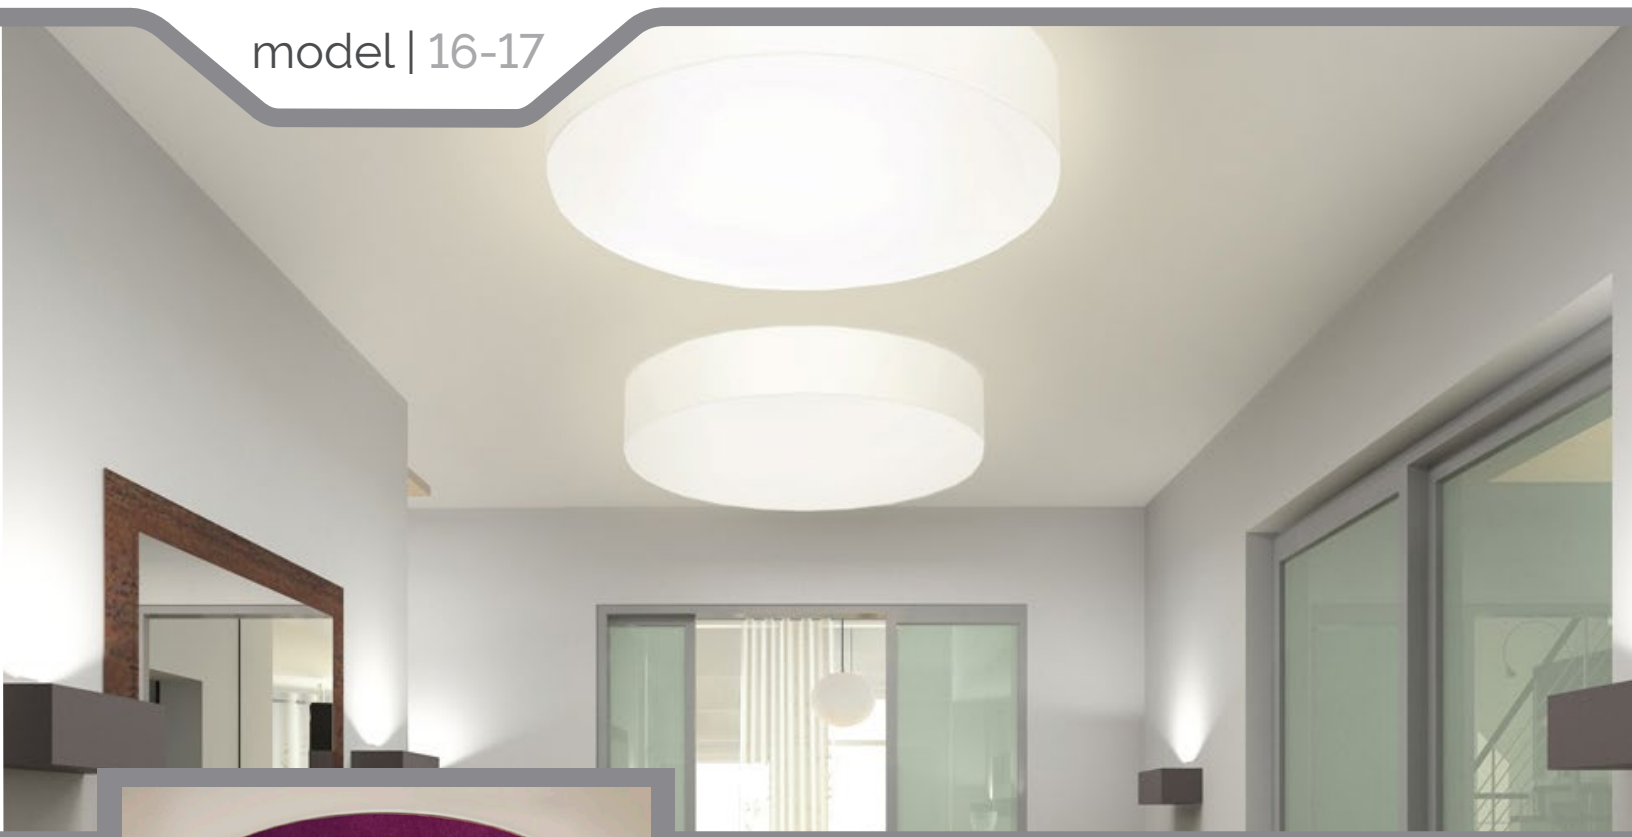

surface drum

model | 16-17

line drawing

dimensions

diameter		height	
18"	24"	8"	10"
		12"	18"
30"	36"	10"	12"
42"	48"	18"	24"

material

- laminated shade*
- + opal diffuser

sourcing

- LED

mounting

- surface/ceiling

*See shade material under 'design options' in the resources section.