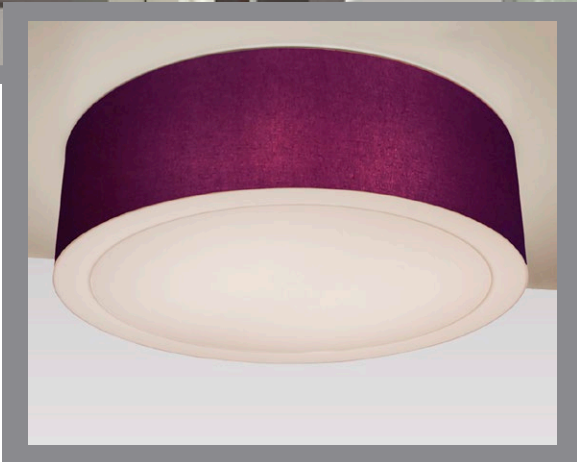

surface drum

model | 16-17

line drawing

dimensions

diameter		height	
18"	24"	8"	10"
		12"	18"
30"	36"	10"	12"
42"	48"	18"	24"

material

- laminated shade*
- + opal diffuser

sourcing

- LED

mounting

- surface/ceiling

*See shade material under 'design options' in the resources section.