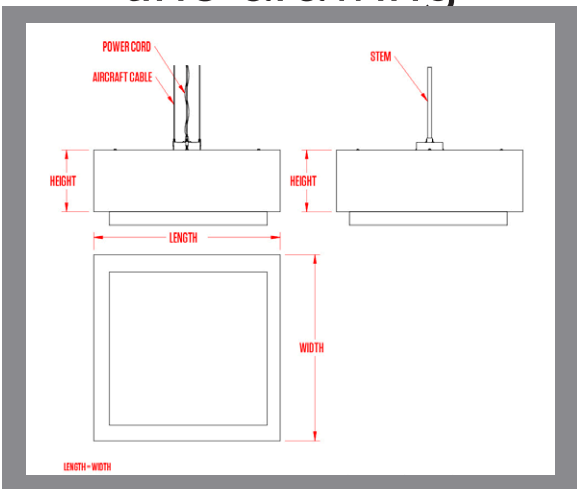

stax

model | 16-63

Stax pendants at Alpine Library in Alpine, CA

line drawing

dimensions

- 18", 24", 30", 36", 42", 48" square
- 8", 10", 12", 18" height

material

- laminated shade*
- + opal diffuser

sourcing

- LED

mounting

- aircraft cable
- stem

*See shade material under 'design options' in the resources section.