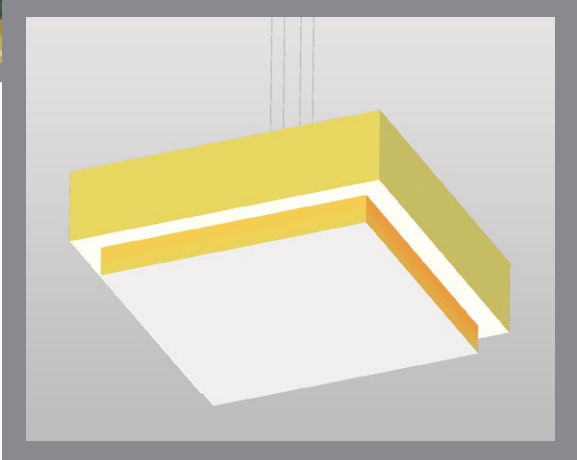

stax

model | 16-63

Stax pendants at Alpine Library in Alpine, CA

line drawing

dimensions

- 18", 24", 30", 36", 42", 48" square
- 8", 10", 12", 18" height

material

- laminated shade*
- + opal diffuser