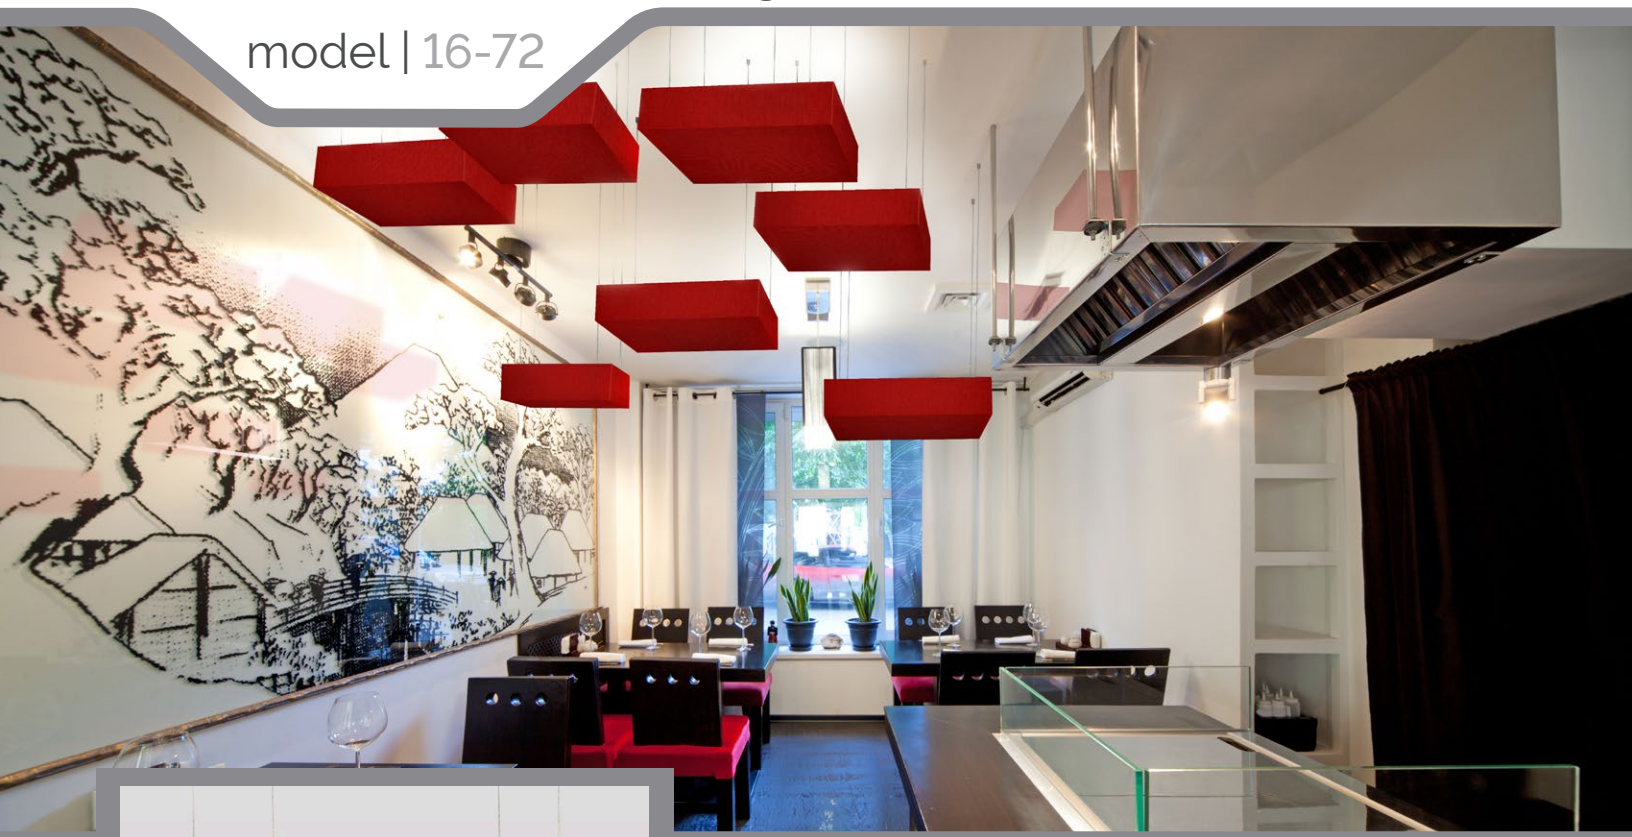

skybox

model | 16-72

line drawing

dimensions

- 18" square
- 8" height

material

- laminated shade*
- + clear diffuser

sourcing

- LED

mounting

- aircraft cable
- stem

*See shade material under 'design options' in the resources section.