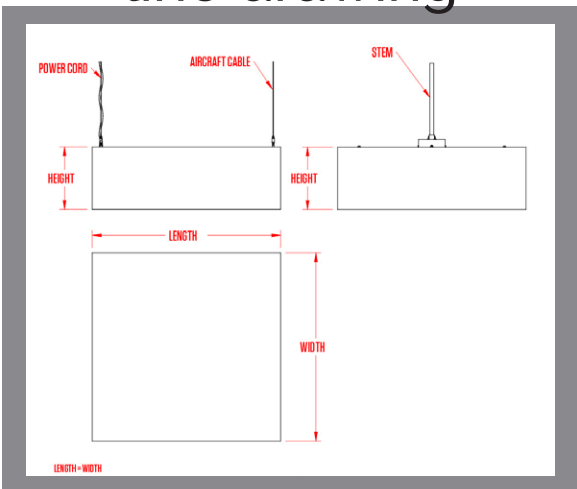

skybox

model | 16-72

line drawing

dimensions

- 18" square
- 8" height

material

- laminated shade*
- + clear diffuser

sourcing

- LED

mounting

- aircraft cable
- stem

*See shade material under 'design options' in the resources section.