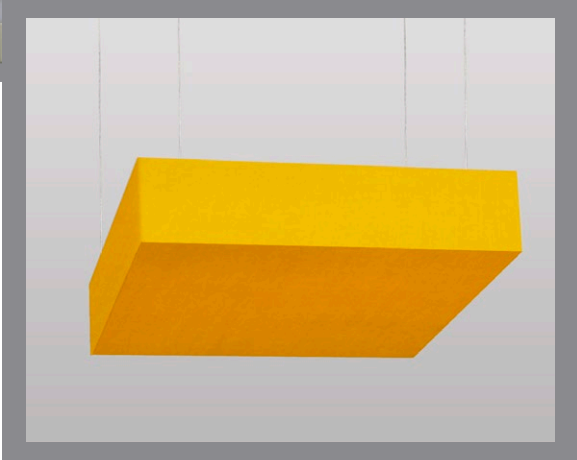

skybox

model | 16-72

line drawing

dimensions

- 18" square
- 8" height

material

- laminated shade*
- + clear diffuser

sourcing

- LED

mounting

- aircraft cable
- stem

*See shade material under 'design options' in the resources section.