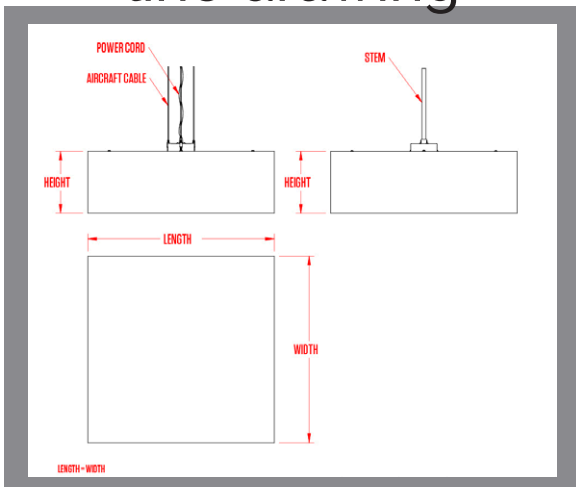

quattro

model | 16-50

Quattro fixtures at Alpine
Library in Alpine, CA

line drawing

dimensions

- 18", 24", 30", 36", 42", 48" square
- 10", 12", 18", 24" height

material

- laminated shade*
- + opal diffuser