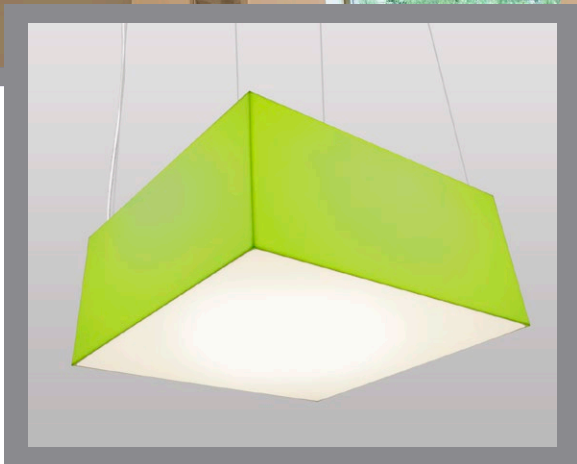

quattro

model | 16-50

Quattro fixtures at Alpine
Library in Alpine, CA

line drawing

dimensions

- 18", 24", 30", 36", 42", 48" square
- 10", 12", 18", 24" height

material

- laminated shade*
- + opal diffuser