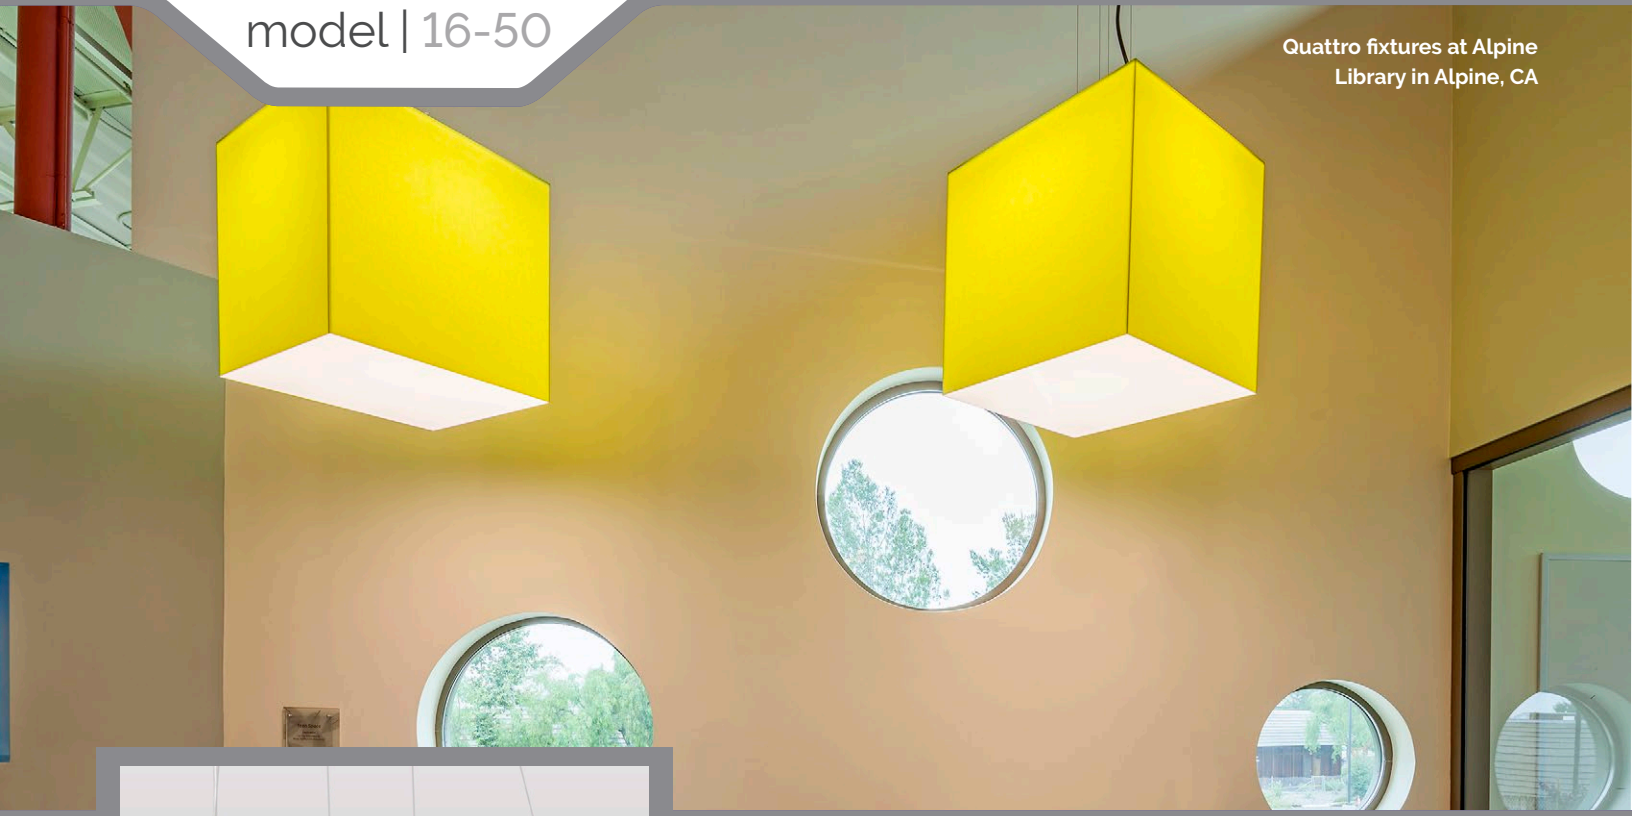

quattro

model | 16-50

Quattro fixtures at Alpine
Library in Alpine, CA

line drawing

dimensions

- 18", 24", 30", 36", 42", 48" square
- 10", 12", 18", 24" height

material

- laminated shade*
- + opal diffuser