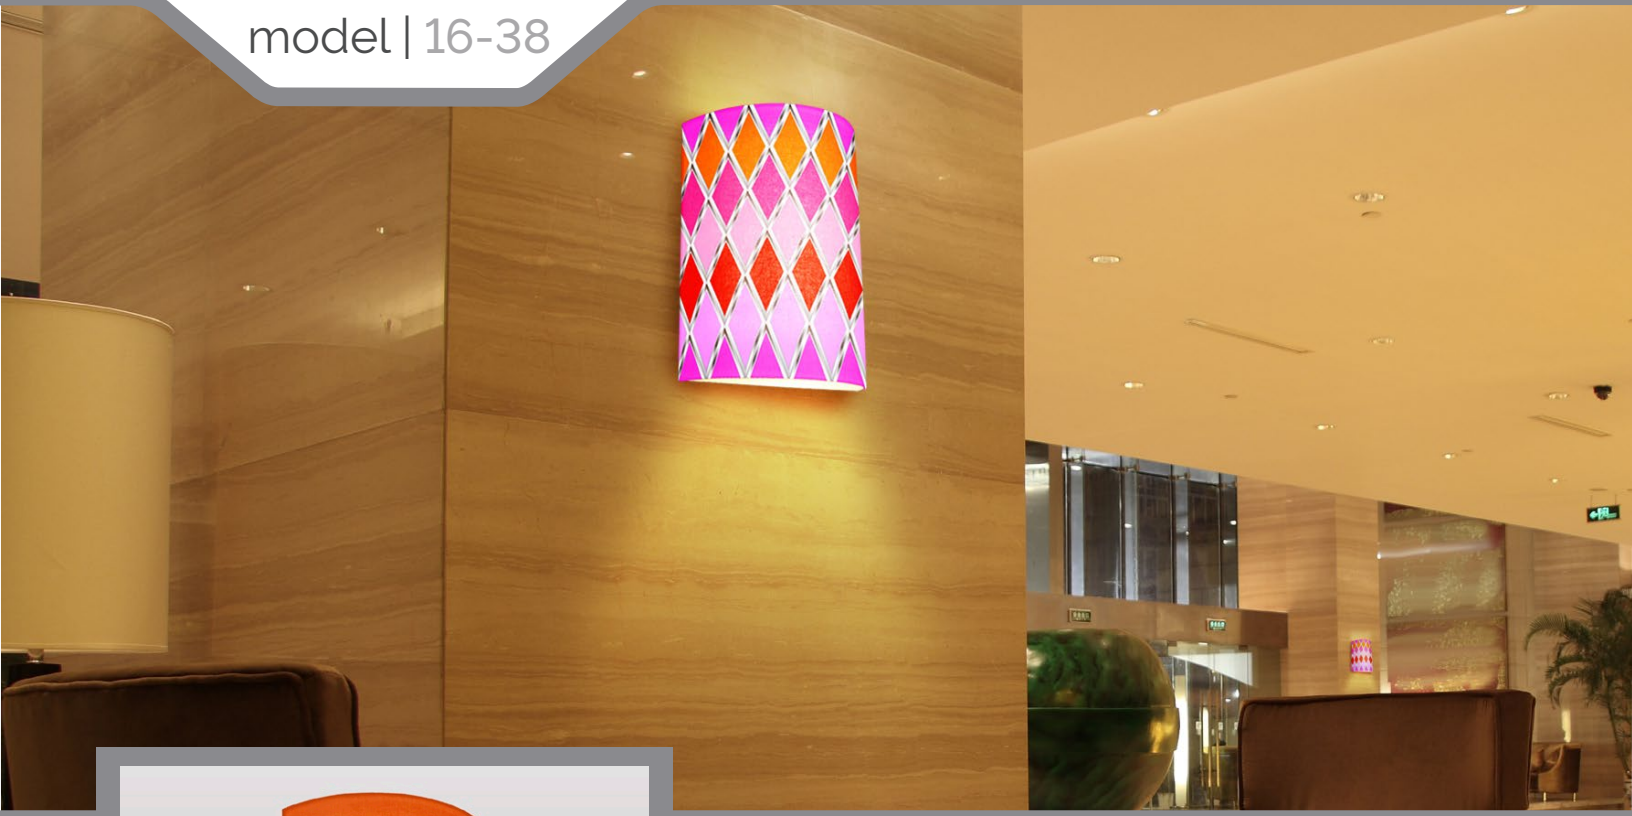

peace sconce

model | 16-38

line drawing

dimensions

- 10" width
- 13" height
- 3 $\frac{7}{8}$ " depth**

material

- laminated shade*
- + opal diffuser

sourcing