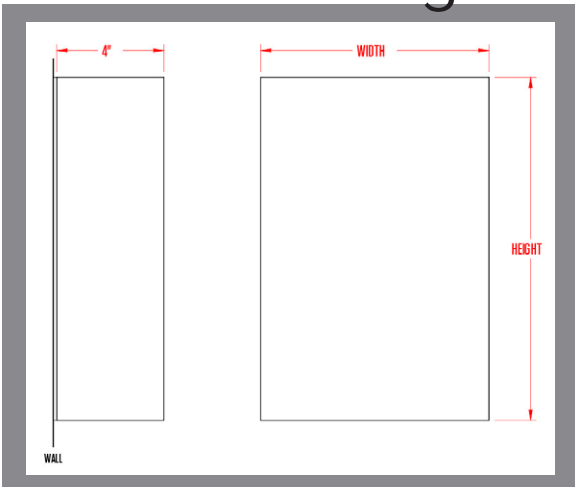

peace sconce

model | 16-38

line drawing

dimensions

- 10" width
- 13" height
- 3 $\frac{7}{8}$ " depth**

material

- laminated shade*
- + opal diffuser

sourcing