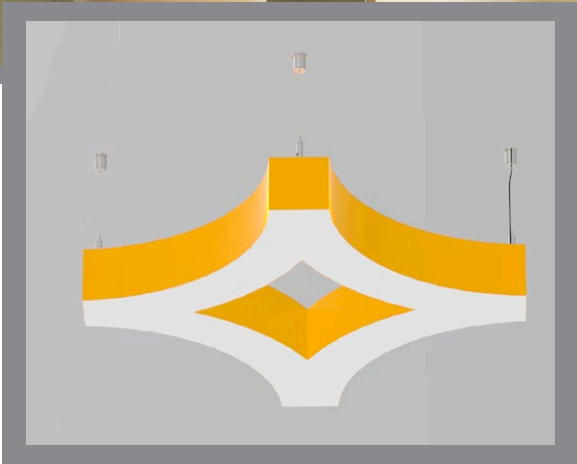

paragon

model | 18-C

line drawing

dimensions

- please visit our website to see available sizing options

material

- laminated shade*
- + opal diffuser

sourcing

- LED

mounting

- aircraft cable

*See shade material under 'design options' in the resources section.