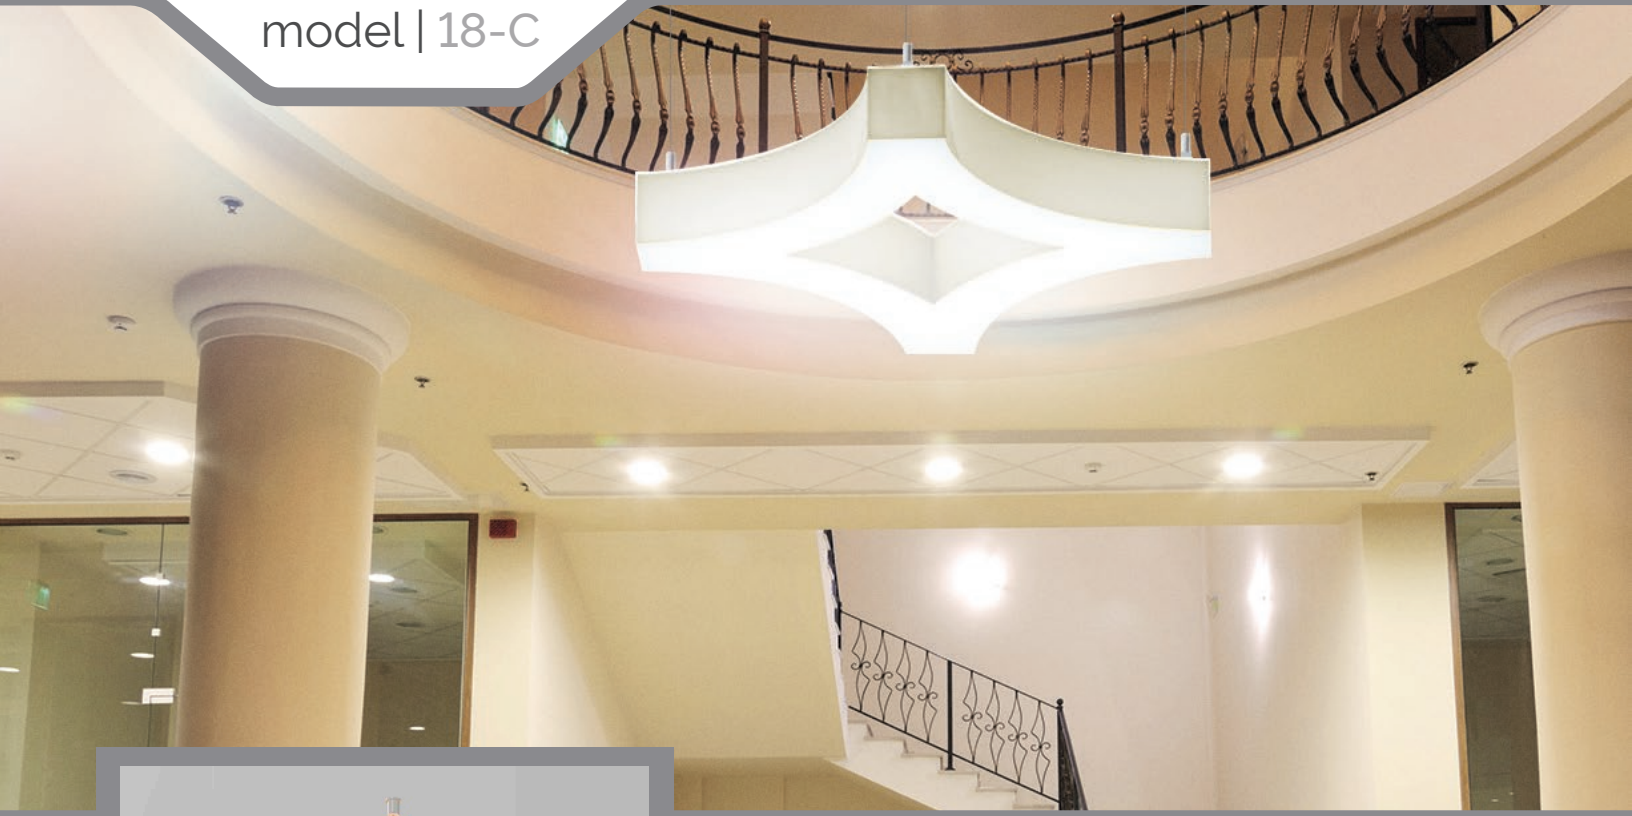

paragon

model | 18-C

line drawing

dimensions

- please visit our website to see available sizing options

material

- laminated shade*
- + opal diffuser

sourcing