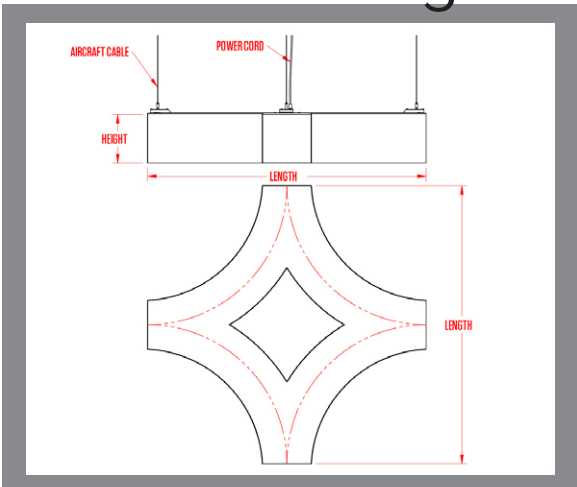

paragon

model | 18-C

line drawing

dimensions

- please visit our website to see available sizing options

material

- laminated shade*
- + opal diffuser

sourcing