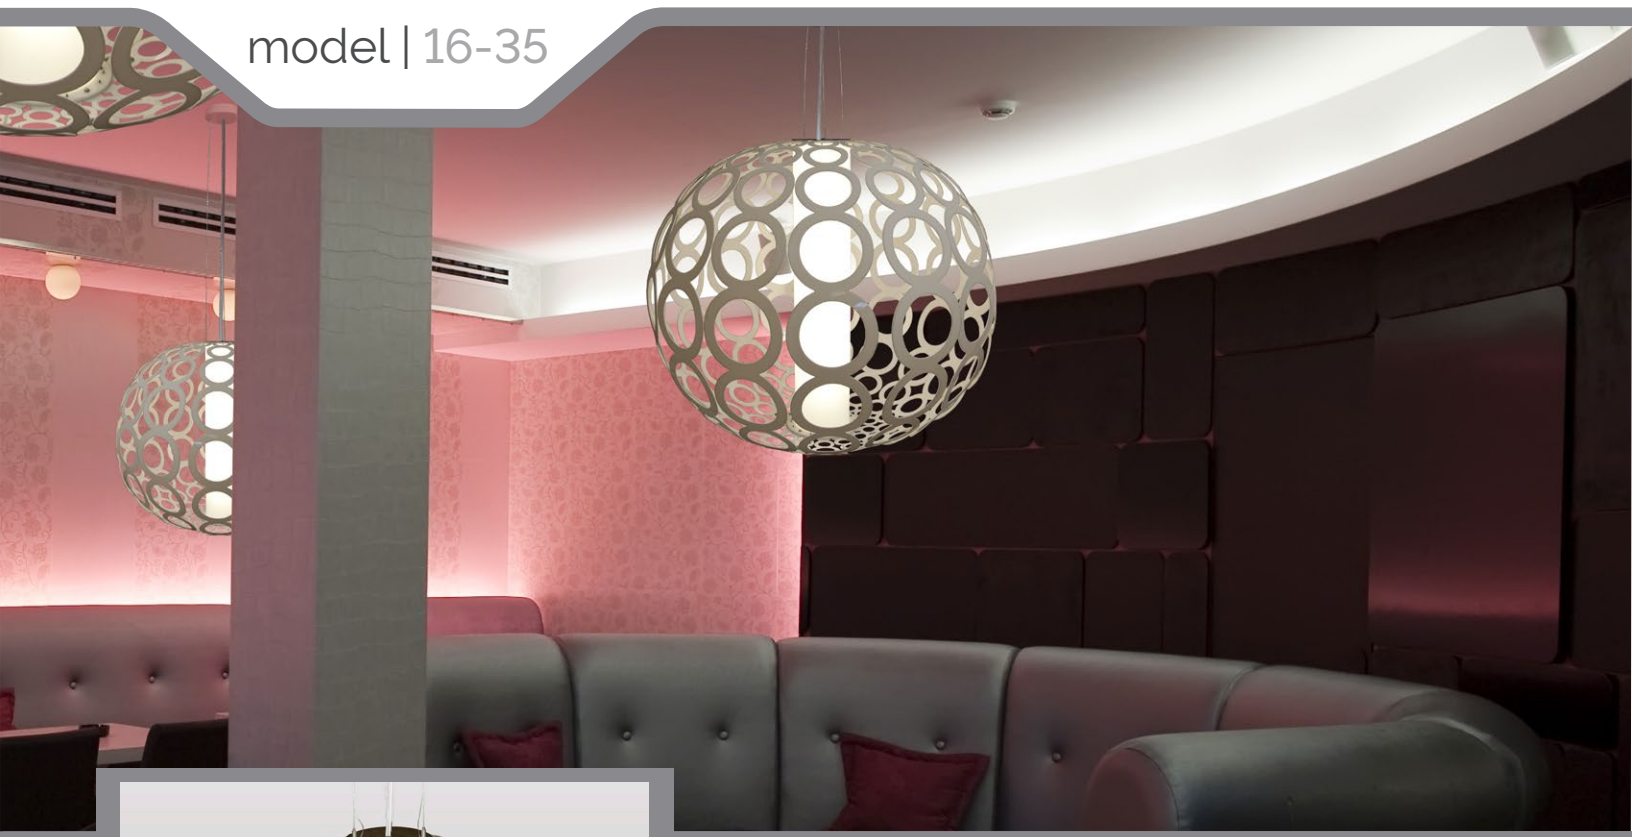

orbit

model | 16-35

line drawing

dimensions

- 36" width
- 30" height

material

- laminated shade*
- + opal cylinder

sourcing

- LED

mounting

- aircraft cable

*See shade material under 'design options' in the resources section.