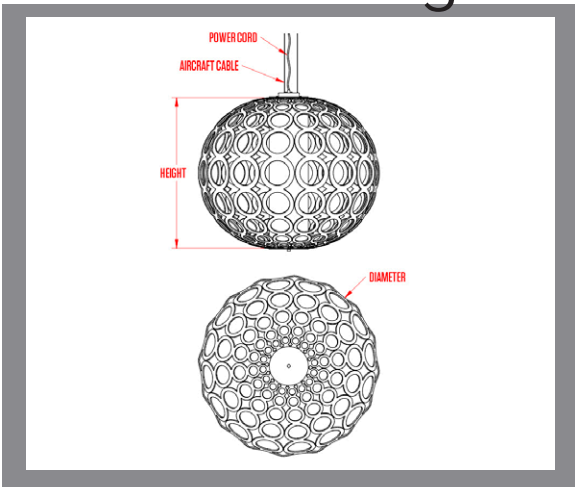

orbit

model | 16-35

line drawing

dimensions

- 36" width
- 30" height

material

- laminated shade*
- + opal cylinder

sourcing