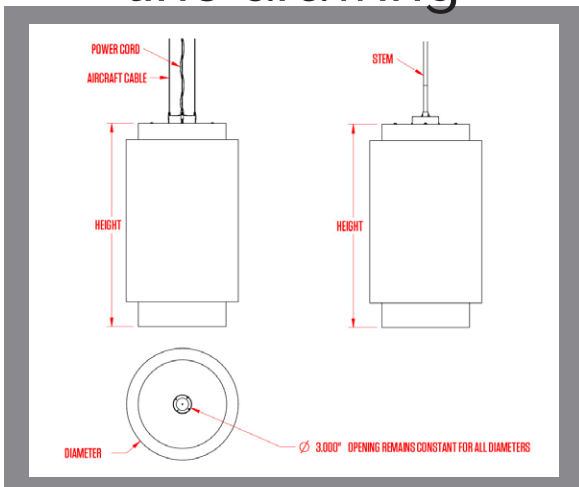

northern frost tubular

model | 16-68

line drawing

dimensions

- 12", 16", 18" diameter
- 28", 40" height

material

- northern frost material**, laminated shade*, opal diffuser

sourcing