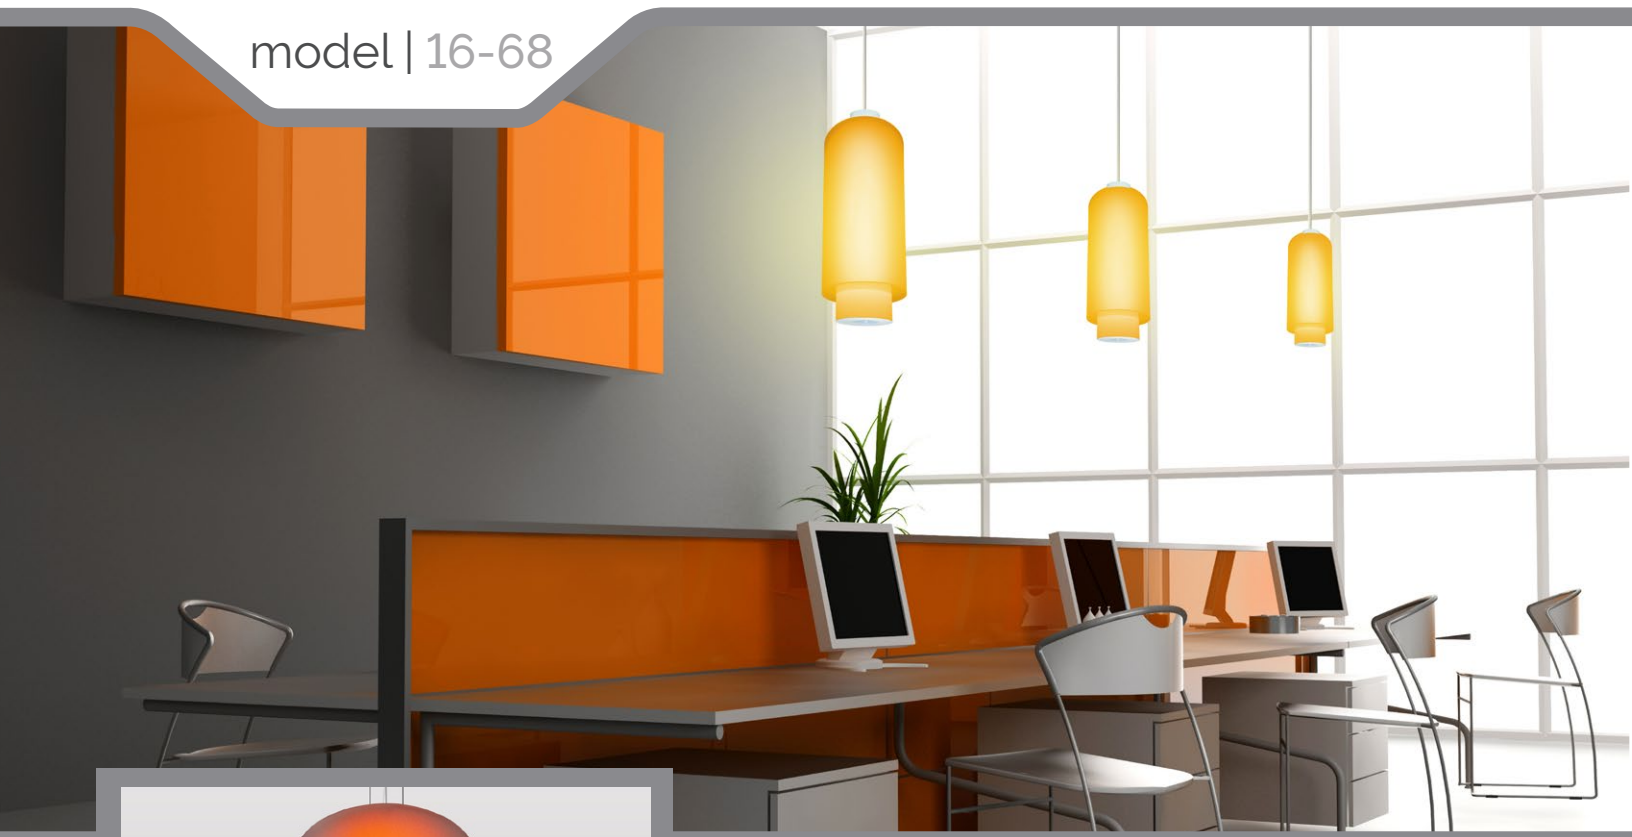

northern frost tubular

model | 16-68

line drawing

dimensions

- 12", 16", 18" diameter
- 28", 40" height

material

- northern frost material**, laminated shade*, opal diffuser

sourcing