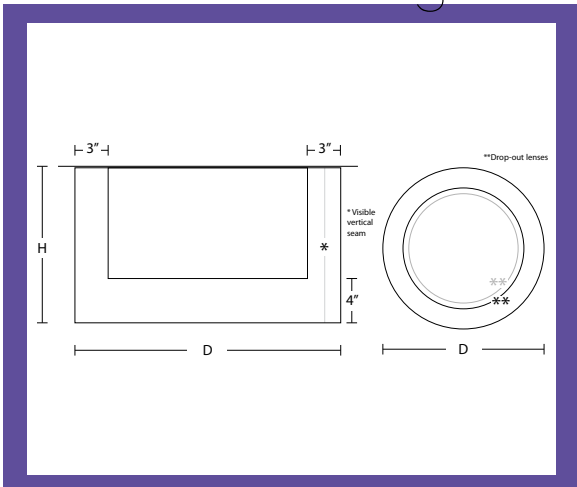

# northern frost surface drum

model | 16-88

line drawing

## dimensions

diameter		height	
24"	30"	12"	18"
36"	42"	12"	18"
48"		24"	