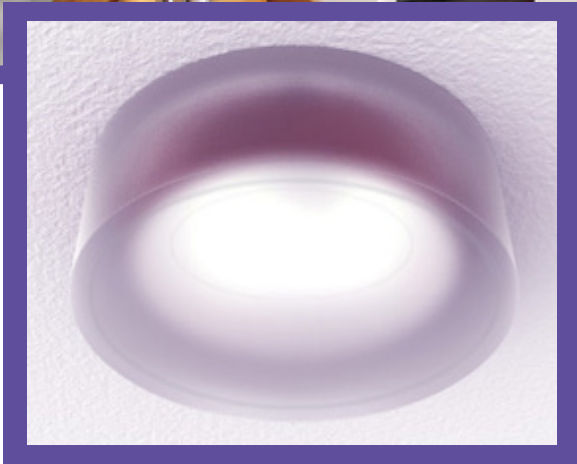

# northern frost surface drum

model | 16-88

line drawing

## dimensions

diameter		height	
24"	30"	12"	18"
36"	42"	12"	18"
48"		24"	

## material

- northern frost material\*\*
- laminated shade\*
- opal diffuser