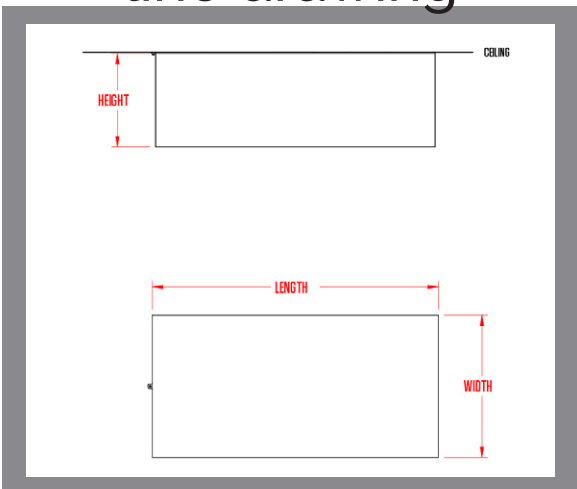

northern frost surface chelsea

model | 16-84

line drawing

dimensions

- 12", 16", 18" width/height
- 32", 44", 56" length

material

- northern frost material**, laminated shade*, opal diffuser

sourcing