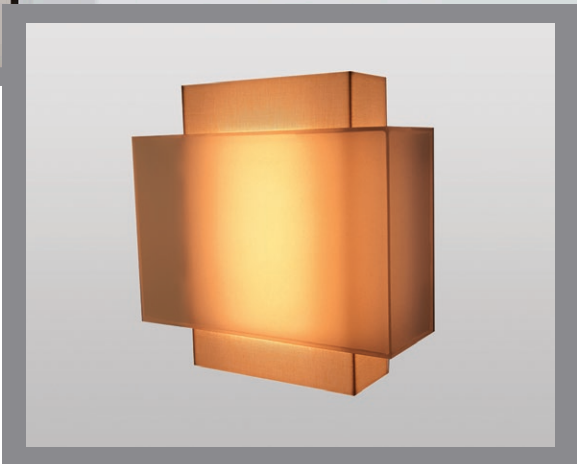

# northern frost sconce

model | 16-79

## line drawing

## dimensions

- 12" width
- 12" height
- 3 $\frac{7}{8}$ " depth\*\*\*

## material

- northern frost material\*\*, laminated shade\*  
opal diffuser