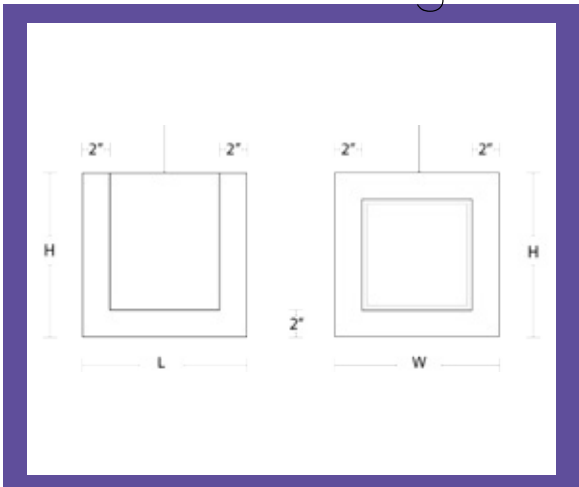

northern frost quattro

model | 16-89

line drawing

dimensions

square		height	
24"	30"	12"	18"
42"	48"	12"	18"
		24"	

material

- northern frost material**, laminated shade*, opal diffuser

sourcing