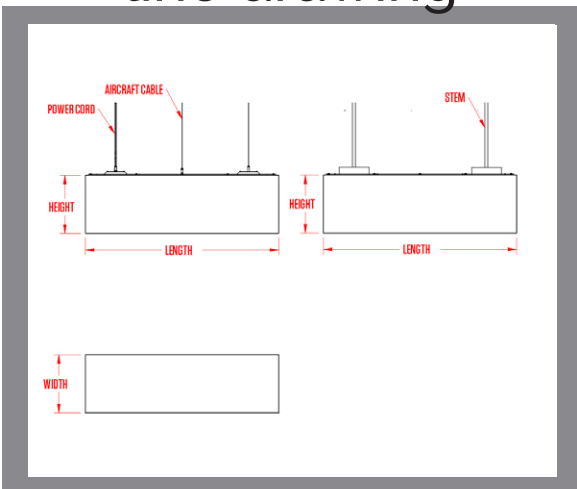

northern frost chelsea

model | 16-85

line drawing

dimensions

- 12", 16", 18" square
- 32", 44", 56" length

material

- northern frost material**, laminated shade*, opal diffuser

sourcing