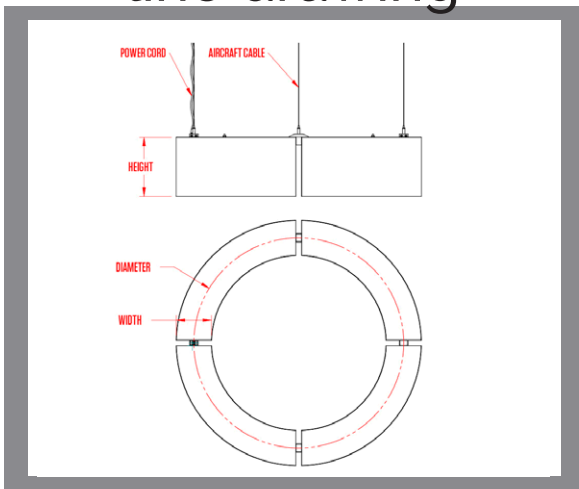

circle

model | 18-PCC

Preconfigured circles
at Moore College in
Philadelphia, PA

line drawing

dimensions

width	height					
3"	3"	4"	6"			
4"	3"	4"	6"	8"		
6"	3"	4"	6"	8"	10"	12"
8"	3"	4"	6"	8"	10"	12"
10"	3"	4"	6"	8"	10"	12"
12"	3"	4"	6"	8"	10"	12"

• 24", 48", 72", 96" centre line diameter

material

• laminated shade* + opal diffuser

sourcing

• LED

mounting

• aircraft cable

*See shade material under 'design options' in the resources section.