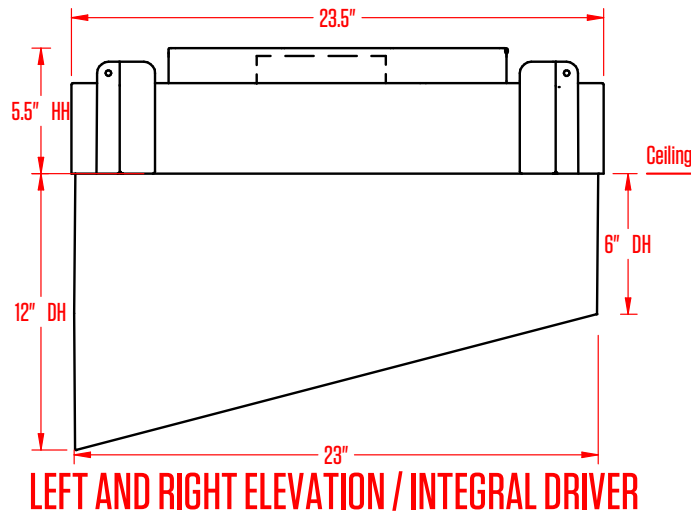

ISOMETRIC VIEW

BOTTOM VIEW

LEFT ELEVATION

SWING ARM OPEN

LEFT AND RIGHT ELEVATION / INTEGRAL DRIVER

FRONT ELEVATION

LEFT AND RIGHT ELEVATION / REMOTE DRIVER

BACK ELEVATION