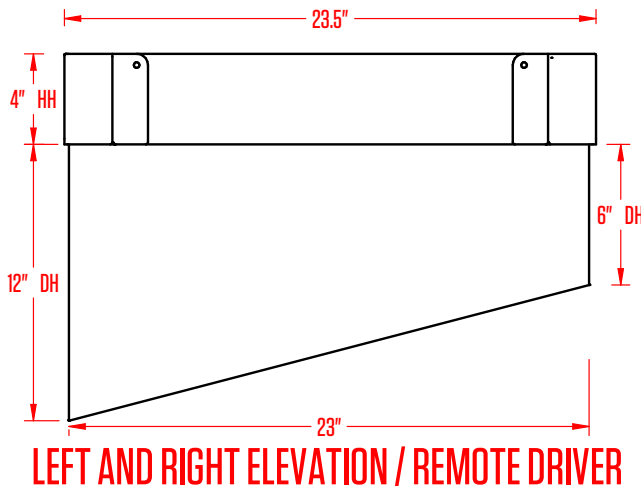

ISOMETRIC VIEW

BOTTOM VIEW

LEFT ELEVATION

SWING ARM OPEN

LEFT AND RIGHT ELEVATION / INTEGRAL DRIVER

FRONT ELEVATION

LEFT AND RIGHT ELEVATION / REMOTE DRIVER

BACK ELEVATION