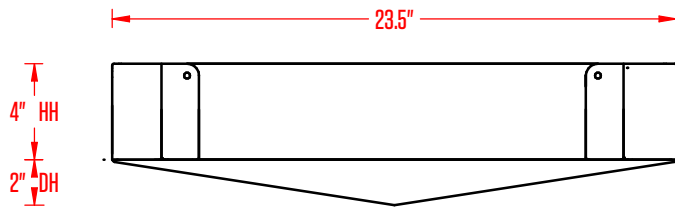

ISOMETRIC VIEW

BOTTOM VIEW

LEFT AND RIGHT ELEVATION WITH REMOTE DRIVER

LEFT AND RIGHT ELEVATION WITH INTEGRAL DRIVER

SECTION WITH SWING ARM OPEN

canada: 479 central avenue | fort erie, ontario | L2A 3T9
usa: 266 elmwood avenue, unit 386 | buffalo, new york | 14222
www.barbican.ca | 800 663 5781 | info@barbican.ca