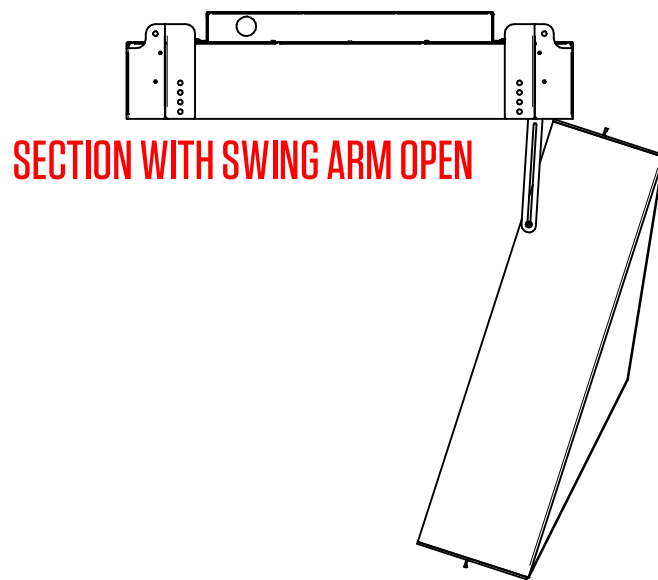

ISOMETRIC VIEW

BOTTOM VIEW

LEFT AND RIGHT ELEVATION WITH REMOTE DRIVER

LEFT AND RIGHT ELEVATION WITH INTEGRAL DRIVER

SECTION WITH SWING ARM OPEN

canada: 479 central avenue | fort erie, ontario | L2A 3T9
usa: 266 elmwood avenue, unit 386 | buffalo, new york | 14222
www.barbican.ca | 800 663 5781 | info@barbican.ca