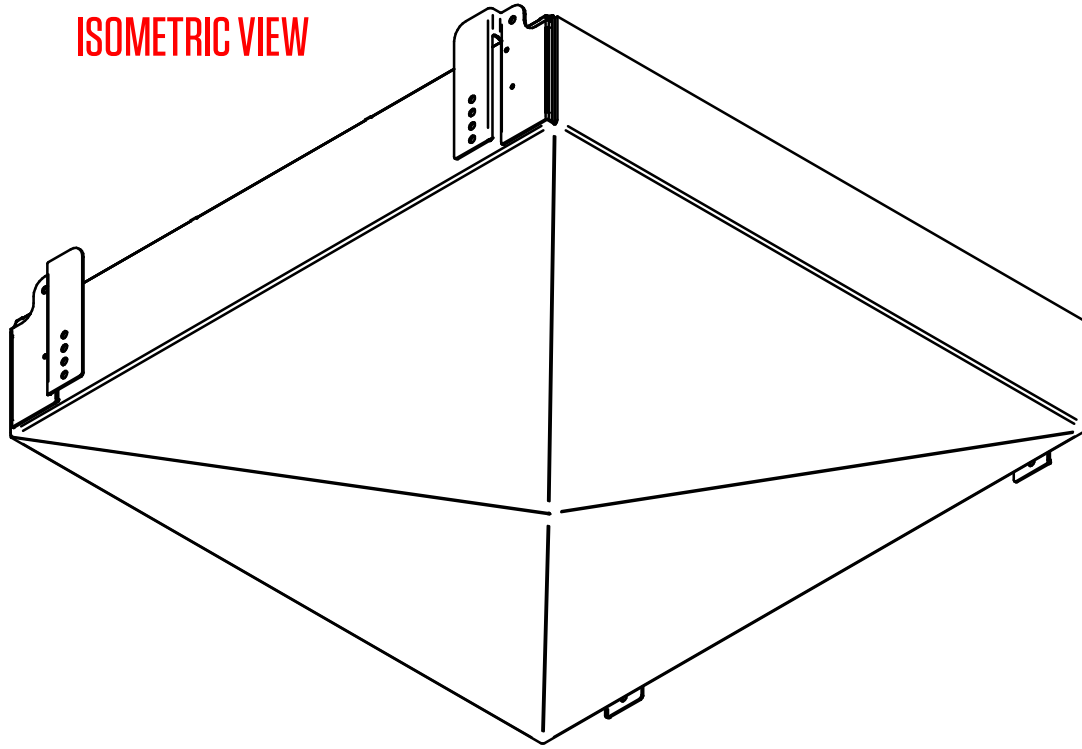

ISOMETRIC VIEW

BOTTOM VIEW

LEFT AND RIGHT ELEVATION WITH REMOTE DRIVER

LEFT AND RIGHT ELEVATION WITH INTEGRAL DRIVER

SECTION WITH SWING ARM OPEN

canada: 479 central avenue | fort erie, ontario | L2A 3T9
usa: 266 elmwood avenue, unit 386 | buffalo, new york | 14222
www.barbican.ca | 800 663 5781 | info@barbican.ca