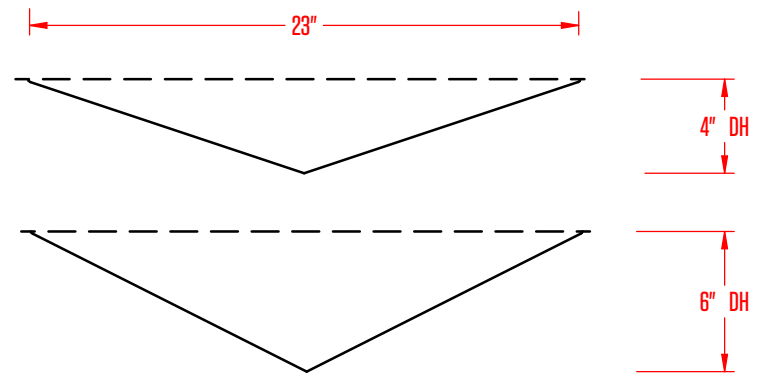

ISOMETRIC VIEW

BOTTOM VIEW

LEFT AND RIGHT ELEVATION WITH REMOTE DRIVER

LEFT AND RIGHT ELEVATION WITH INTEGRAL DRIVER

SECTION WITH SWING ARM OPEN

canada: 479 central avenue | fort erie, ontario | L2A 3T9
usa: 266 elmwood avenue, unit 386 | buffalo, new york | 14222
www.barbican.ca | 800 663 5781 | info@barbican.ca

PRODUCT CODE: 20-03

PRODUCT NAME: JUT FOM OWTI PYRAMID, 2, 4 & 6 in

CONTACT: sales@barbican.ca