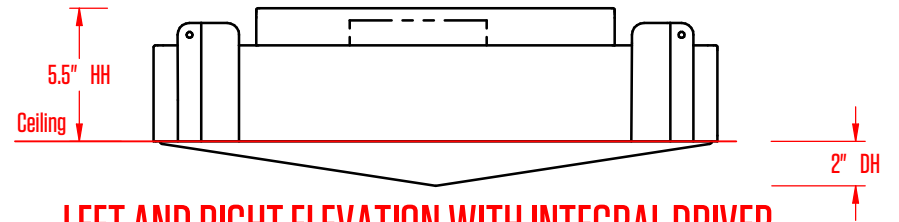

ISOMETRIC VIEW

BOTTOM VIEW

LEFT AND RIGHT ELEVATION WITH REMOTE DRIVER

LEFT AND RIGHT ELEVATION WITH INTEGRAL DRIVER

SECTION WITH SWING ARM OPEN

canada: 479 central avenue | fort erie, ontario | L2A 3T9
usa: 266 elmwood avenue, unit 386 | buffalo, new york | 14222
www.barbican.ca | 800 663 5781 | info@barbican.ca