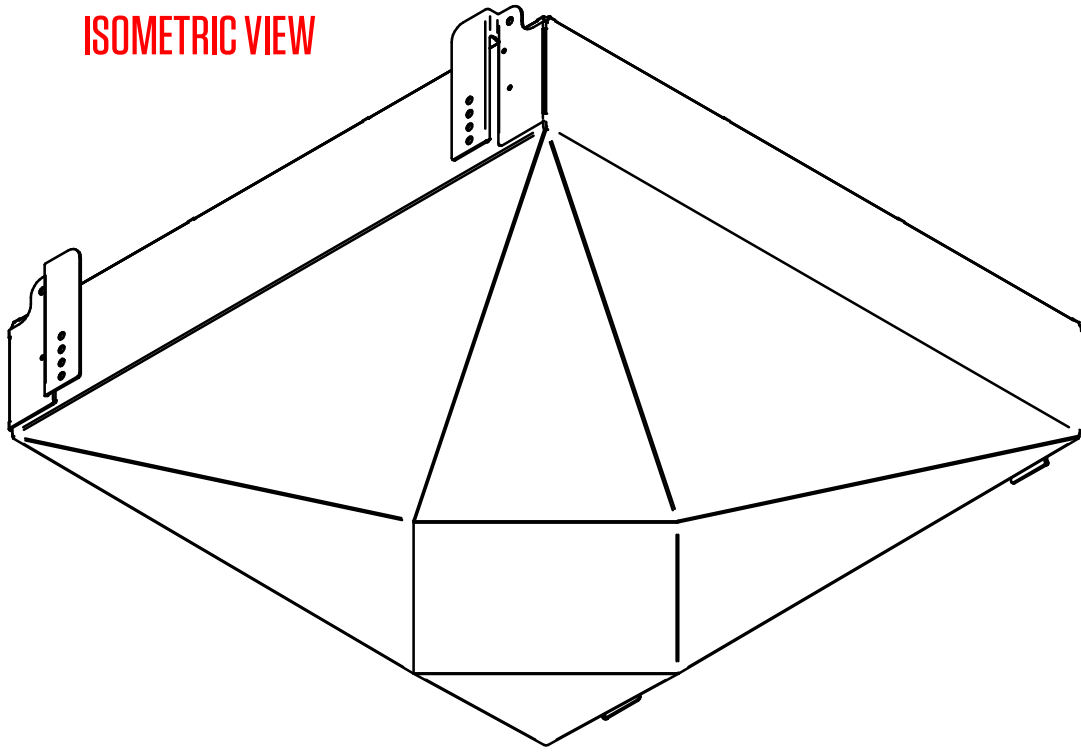

ISOMETRIC VIEW

BOTTOM VIEW

LEFT AND RIGHT ELEVATION WITH REMOTE DRIVER

LEFT AND RIGHT ELEVATION WITH INTEGRAL DRIVER

SWING ARM OPEN

canada: 479 central avenue | fort erie, ontario | L2A 3T9
usa: 266 elmwood avenue, unit 386 | buffalo, new york | 14222
www.barbican.ca | 800 663 5781 | info@barbican.ca

PRODUCT CODE: 20-03

PRODUCT NAME: JUT FOM OWTI FACET, 24x24

CONTACT: sales@barbican.ca