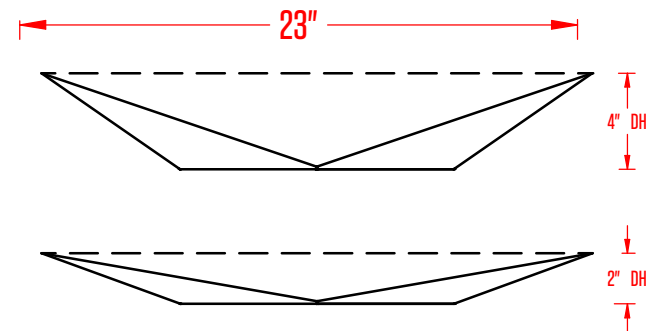

ISOMETRIC VIEW

BOTTOM VIEW

LEFT AND RIGHT ELEVATION WITH REMOTE DRIVER

LEFT AND RIGHT ELEVATION WITH INTEGRAL DRIVER

SWING ARM OPEN

canada: 479 central avenue | fort erie, ontario | L2A 3T9
usa: 266 elmwood avenue, unit 386 | buffalo, new york | 14222
www.barbican.ca | 800 663 5781 | info@barbican.ca

PRODUCT CODE: 20-03

PRODUCT NAME: JUT FOM OWTI FACET, 24x24

CONTACT: sales@barbican.ca