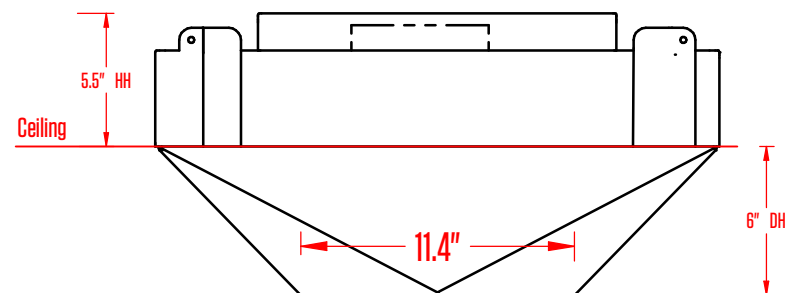

ISOMETRIC VIEW

BOTTOM VIEW

LEFT AND RIGHT ELEVATION WITH REMOTE DRIVER

LEFT AND RIGHT ELEVATION WITH INTEGRAL DRIVER

SWING ARM OPEN

canada: 479 central avenue | fort erie, ontario | L2A 3T9
usa: 266 elmwood avenue, unit 386 | buffalo, new york | 14222
www.barbican.ca | 800 663 5781 | info@barbican.ca

PRODUCT CODE: 20-03

PRODUCT NAME: JUT FOM OWTI FACET, 24x24

CONTACT: sales@barbican.ca