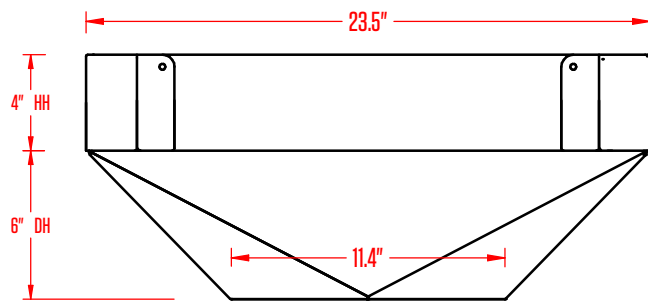

ISOMETRIC VIEW

BOTTOM VIEW

LEFT AND RIGHT ELEVATION WITH REMOTE DRIVER

LEFT AND RIGHT ELEVATION WITH INTEGRAL DRIVER

SWING ARM OPEN

canada: 479 central avenue | fort erie, ontario | L2A 3T9
usa: 266 elmwood avenue, unit 386 | buffalo, new york | 14222
www.barbican.ca | 800 663 5781 | info@barbican.ca

PRODUCT CODE: 20-03

PRODUCT NAME: JUT FOM OWTI FACET, 24x24

CONTACT: sales@barbican.ca