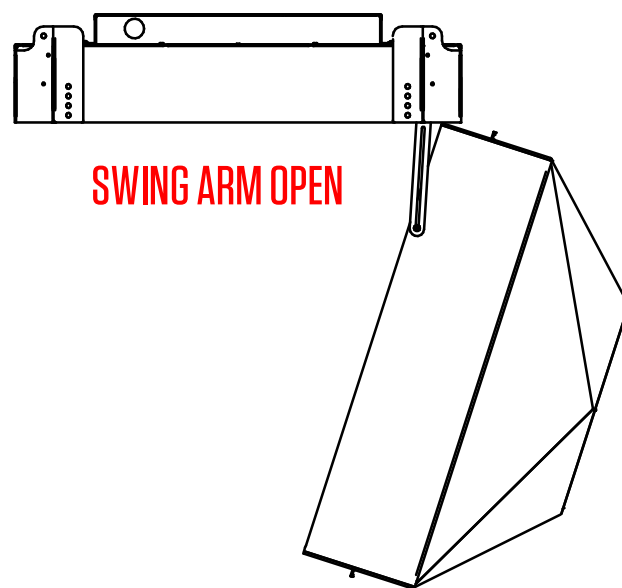

ISOMETRIC VIEW

BOTTOM VIEW

LEFT AND RIGHT ELEVATION WITH REMOTE DRIVER

LEFT AND RIGHT ELEVATION WITH INTEGRAL DRIVER

SWING ARM OPEN

canada: 479 central avenue | fort erie, ontario | L2A 3T9
usa: 266 elmwood avenue, unit 386 | buffalo, new york | 14222
www.barbican.ca | 800 663 5781 | info@barbican.ca

PRODUCT CODE: 20-03

PRODUCT NAME: JUT FOM OWTI FACET, 24x24

CONTACT: sales@barbican.ca