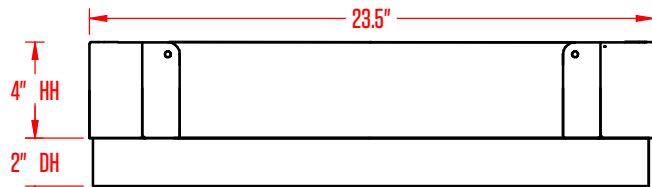

ISOMETRIC VIEW

BOTTOM VIEW

LEFT AND RIGHT ELEVATION WITH REMOTE DRIVER

LEFT AND RIGHT ELEVATION WITH INTEGRAL DRIVER

SECTION WITH SWING ARM OPEN

canada: 479 central avenue | fort erie, ontario | L2A 3T9
usa: 266 elmwood avenue, unit 386 | buffalo, new york | 14222
www.barbican.ca | 800 663 5781 | info@barbican.ca