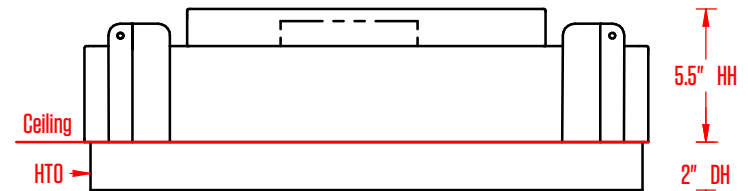

ISOMETRIC VIEW

BOTTOM VIEW

LEFT AND RIGHT ELEVATION WITH REMOTE DRIVER

LEFT AND RIGHT ELEVATION WITH INTEGRAL DRIVER

SECTION WITH SWING ARM OPEN

canada: 479 central avenue | fort erie, ontario | L2A 3T9
usa: 266 elmwood avenue, unit 386 | buffalo, new york | 14222
www.barbican.ca | 800 663 5781 | info@barbican.ca