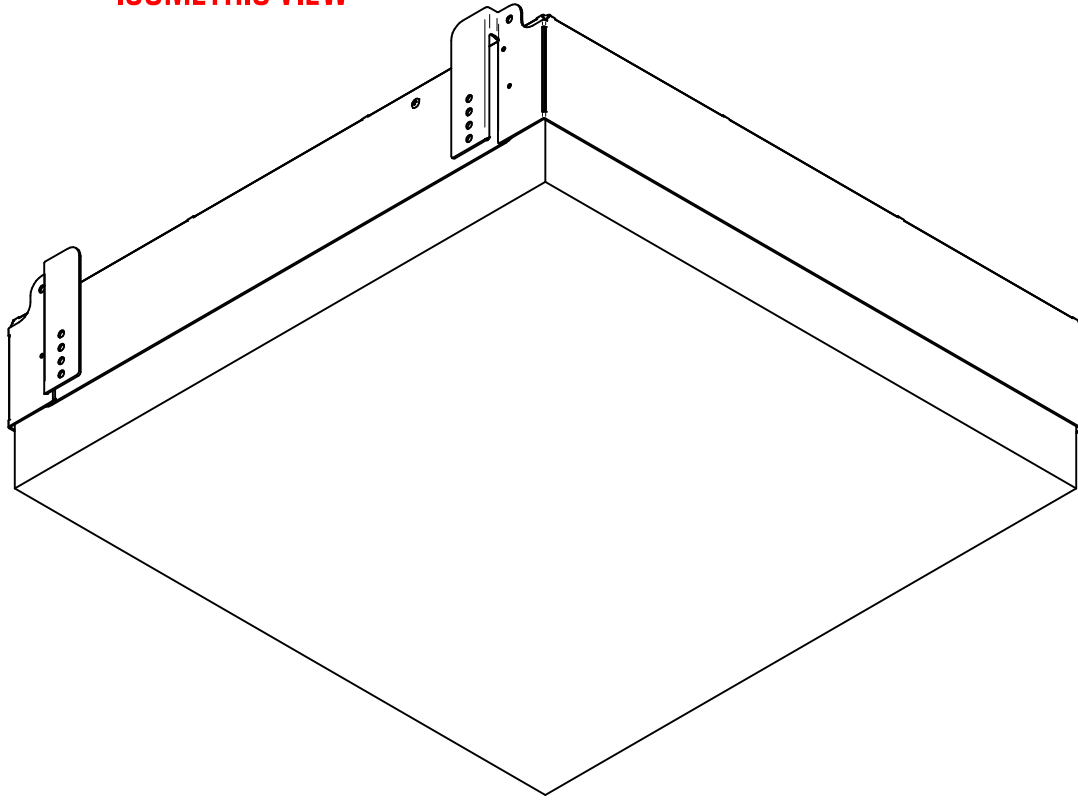

ISOMETRIC VIEW

BOTTOM VIEW

LEFT AND RIGHT ELEVATION WITH REMOTE DRIVER

LEFT AND RIGHT ELEVATION WITH INTEGRAL DRIVER

SECTION WITH SWING ARM OPEN

canada: 479 central avenue | fort erie, ontario | L2A 3T9
usa: 266 elmwood avenue, unit 386 | buffalo, new york | 14222
www.barbican.ca | 800 663 5781 | info@barbican.ca

PRODUCT CODE: 20-03

PRODUCT NAME: JUT FOM OWTI BOX 24W 24L, 2, 4 & 6 in HTO lens

CONTACT: sales@barbican.ca