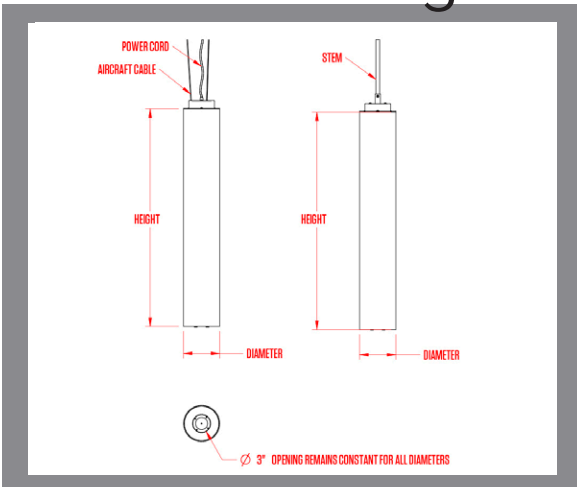

hpc

model | 01-015

product
INNOVATIONS
2016

INTERIORS
Best
of
Canada

line drawing

dimensions

- 6", 8", 10" diameter
- 12"-240" height available
in 12" increments (please contact
Barbican for heights over 120")