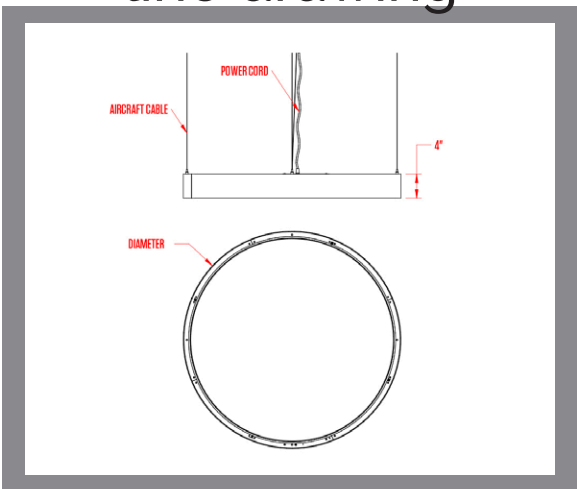

# halo

model | 01-014

## line drawing

- dimensions**
- 24", 36", 48", 60", 72" diameter
  - 4" height

- material**
- aluminum

- sourcing**
- LED

- mounting**
- aircraft cable