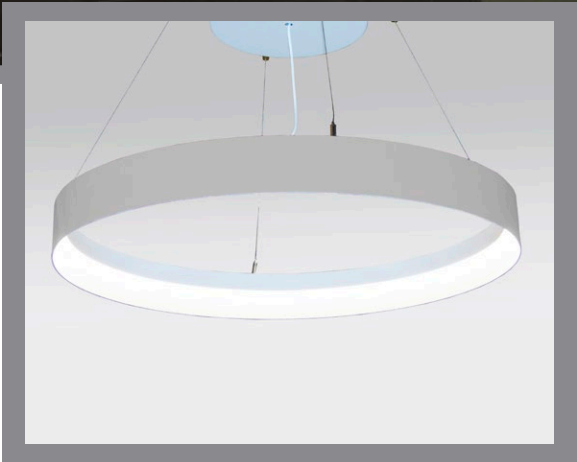

# halo

model | 01-014

## line drawing

- dimensions**
- 24", 36", 48", 60", 72" diameter
  - 4" height

- material**
- aluminum

- sourcing**
- LED

- mounting**
- aircraft cable