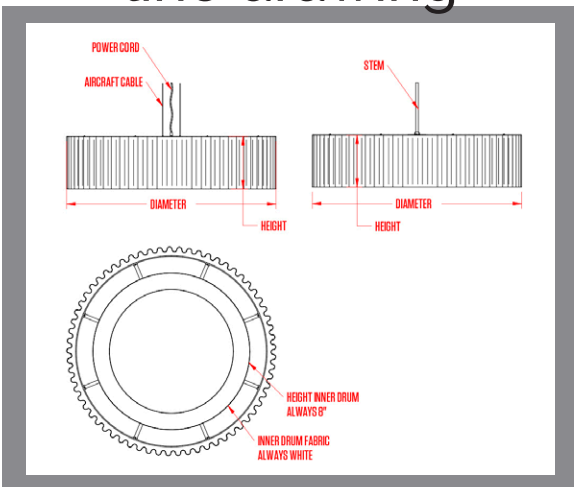

## line drawing

## dimensions

- 36", 48", 60" diameter
- 10", 12", 18", 24" height