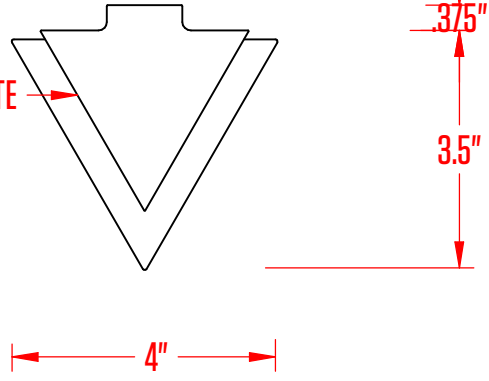

LEFT AND RIGHT ELEVATION

ALUMINUM FINISHING PLATE
WHITE
BLACK
RAL #
BRUSHED

PETG HTO
SHADE

ISOMETRIC VIEW

FRONT & BACK ELEVATION

canada: 479 central avenue | fort erie, ontario | L2A 3T9
usa: 266 elmwood avenue, unit 386 | buffalo, new york | 14222
www.barbican.ca | 800 663 5781 | info@barbican.ca