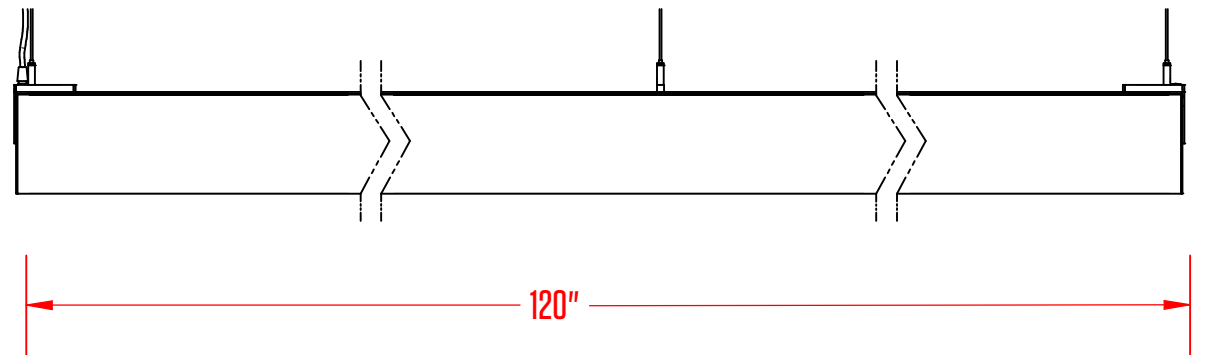

LEFT AND RIGHT ELEVATION

ALUMINUM FINISHING PLATE
WHITE
BLACK
RAL #
BRUSHED

PETG HTO
SHADE

ISOMETRIC VIEW

FRONT & BACK ELEVATION

canada: 479 central avenue | fort erie, ontario | L2A 3T9
usa: 266 elmwood avenue, unit 386 | buffalo, new york | 14222
www.barbican.ca | 800 663 5781 | info@barbican.ca