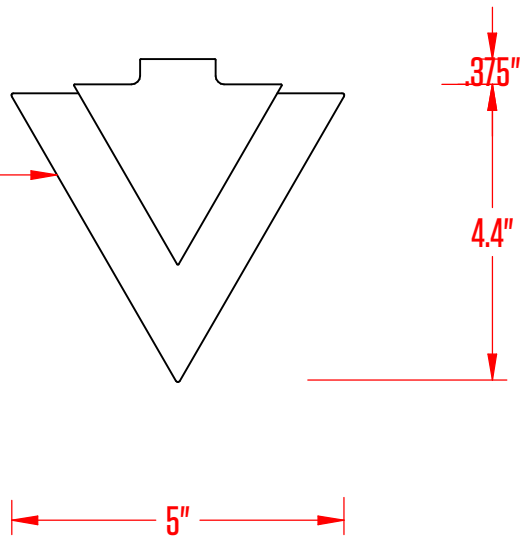

LEFT AND RIGHT ELEVATION

ALUMINUM FINISHING PLATE
WHITE
BLACK
RAL #
BRUSHED

PETG HTO
SHADE

ISOMETRIC VIEW

FRONT & BACK ELEVATION

canada: 479 central avenue | fort erie, ontario | L2A 3T9
usa: 266 elmwood avenue, unit 386 | buffalo, new york | 14222
www.barbican.ca | 800 663 5781 | info@barbican.ca