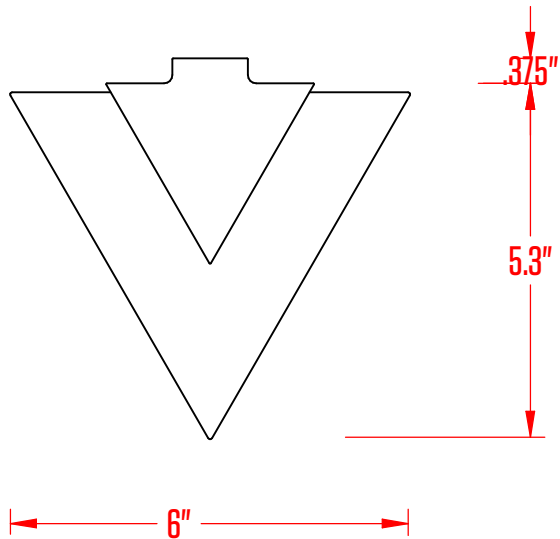

LEFT AND RIGHT ELEVATION

ALUMINUM FINISHING PLATE
WHITE
BLACK
RAL #
BRUSHED

PETG HTO
SHADE

ISOMETRIC VIEW

FRONT & BACK ELEVATION

canada: 479 central avenue | fort erie, ontario | L2A 3T9
usa: 266 elmwood avenue, unit 386 | buffalo, new york | 14222
www.barbican.ca | 800 663 5781 | info@barbican.ca