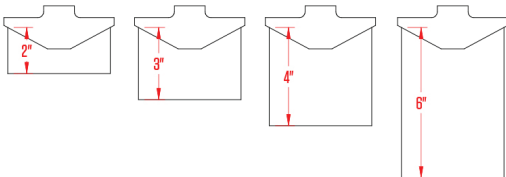

model | 25

dimensions
 3" width - 2", 3", 4" height
 4" width - 2", 3", 4", 6" height

material
 PETG diffuser

sourcing
 LED

mounting
 aircraft cable
 surface

3" WIDTH

4" WIDTH

model | 25

AVAILABLE CONFIGURATIONS / ADAPTORS / ACCESSORIES

Single Pendant

Linear Array - Flush Seam

Linear Array - Connector Block

L-Corner

T-Corner

X-Corner