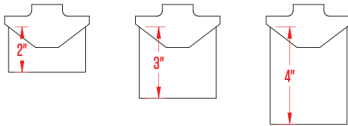

model | 25

dimensions
 3" width - 2", 3", 4" height
 4" width - 2", 3", 4", 6" height

material
 PETG diffuser

sourcing
 LED

mounting
 aircraft cable
 surface

3" WIDTH

4" WIDTH

model | 25

AVAILABLE CONFIGURATIONS / ADAPTORS / ACCESSORIES

Single Pendant

Linear Array - Flush Seam

Linear Array - Connector Block

L-Corner

T-Corner

X-Corner