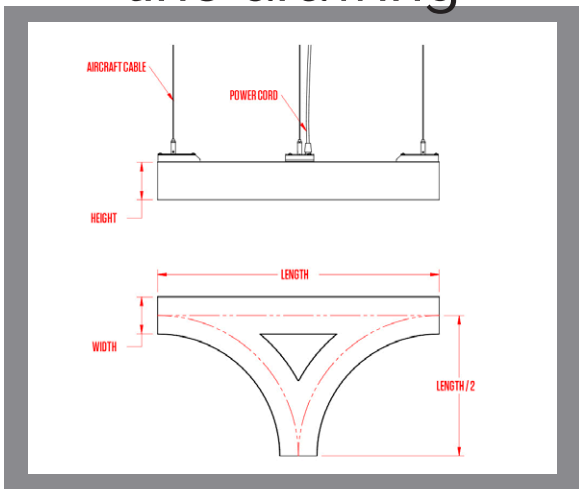

flexure

model | 18-C

line drawing

dimensions

- please visit our website to see available sizing options

material

- laminated shade*
- + opal diffuser

sourcing