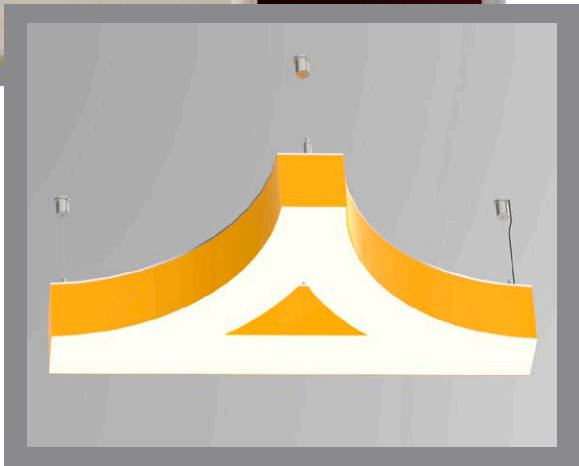

flexure

model | 18-C

line drawing

dimensions

- please visit our website to see available sizing options

material

- laminated shade*
- + opal diffuser

sourcing

- LED

mounting

- aircraft cable

*See shade material under 'design options' in the resources section.