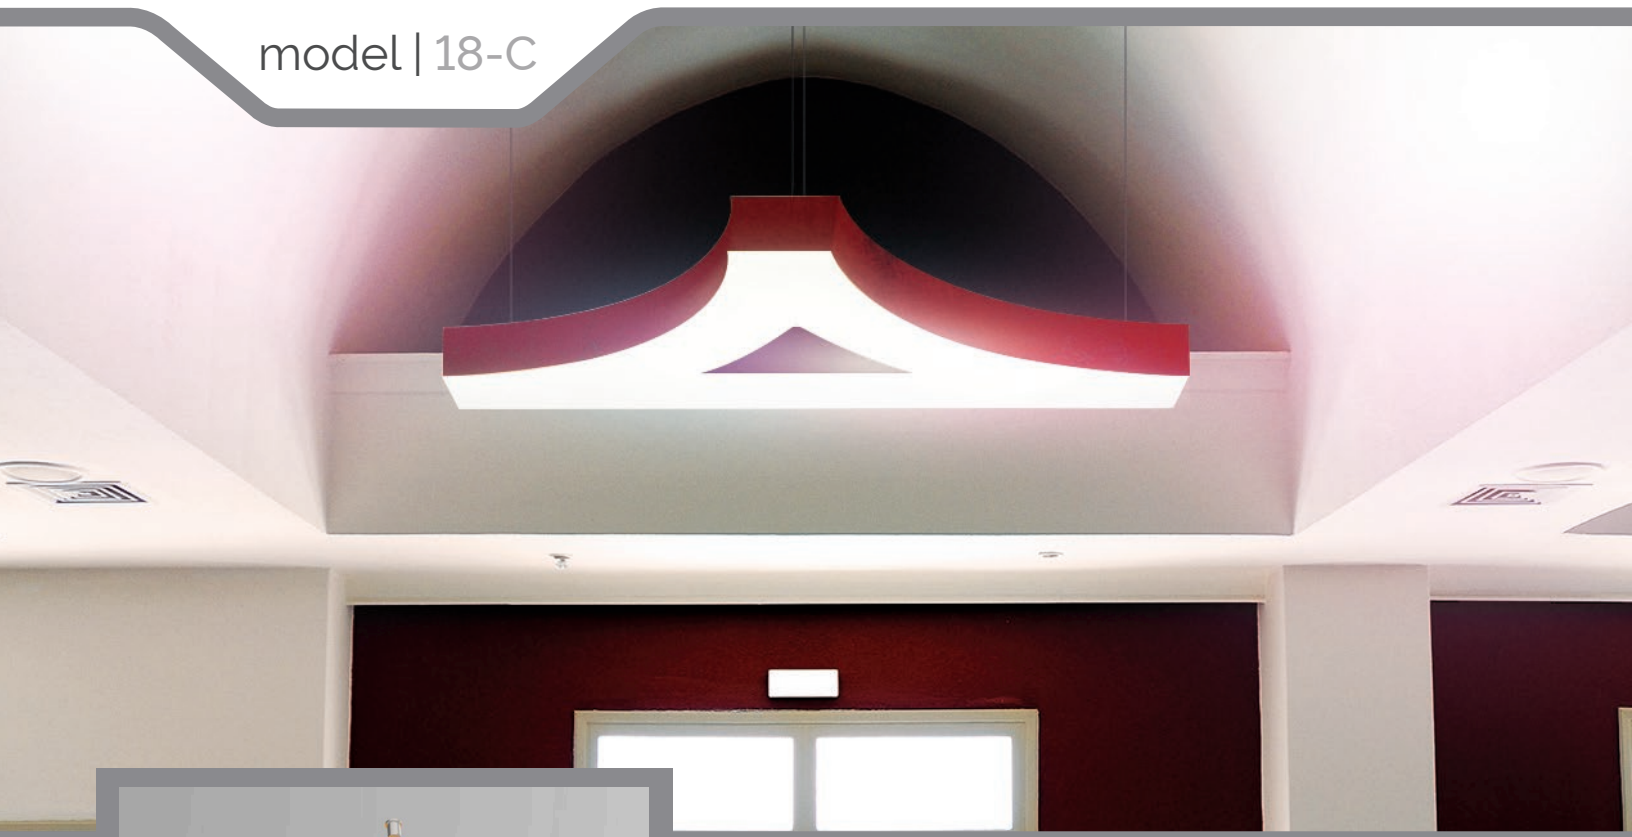

flexure

model | 18-C

line drawing

dimensions

- please visit our website to see available sizing options

material

- laminated shade*
- + opal diffuser

sourcing