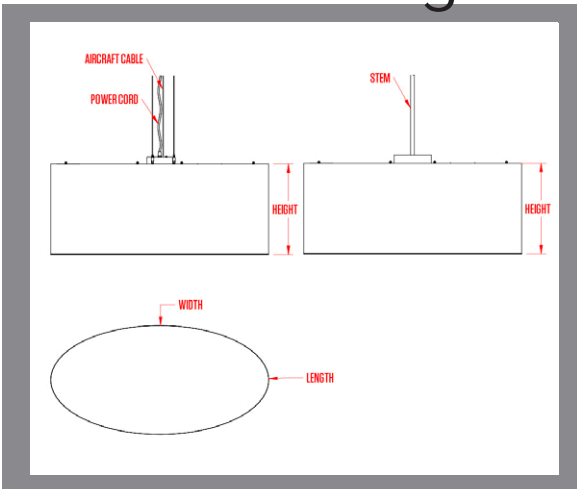

# elliptic

model | 16-18

## line drawing

## dimensions

	length	width	
	30"	15"	
	36"	18"	
	48"	24"	
height	10"	12"	18"