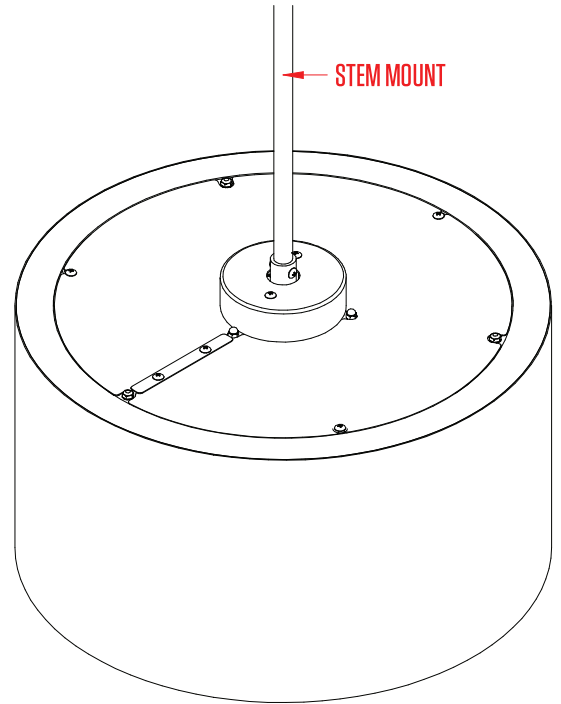

ISOMETRIC VIEW

canada#79 central avenue | fort erie, ontario | L2A 3T9
 usa: 266 elmwood avenue, unit 386 | buffalo, new york | 14222
www.barbican.ca | 800 663 5781 | info@barbican.ca

PRODUCT CODE: 16-104
PRODUCT NAME: CIRCULAR DRUM
CONTACT: sales@barbican.ca