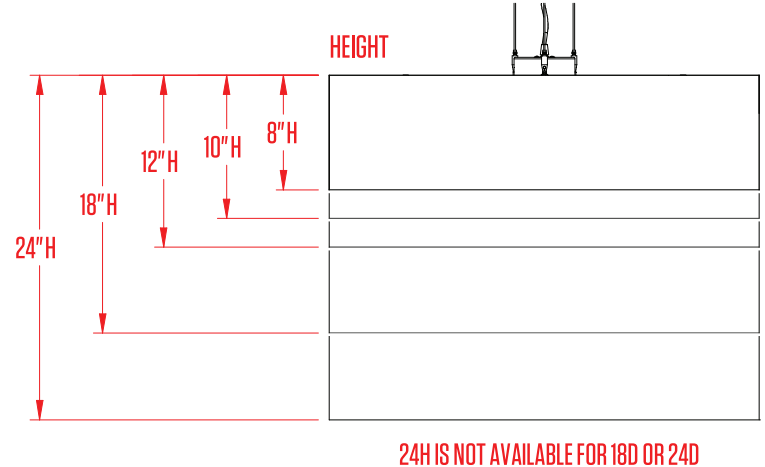

ISOMETRIC VIEW

canada#79 central avenue | fort erie, ontario | L2A 3T9
 usa: 266 elmwood avenue, unit 386 | buffalo, new york | 14222
www.barbican.ca | 800 663 5781 | info@barbican.ca

PRODUCT CODE: 16-104
PRODUCT NAME: CIRCULAR DRUM
CONTACT: sales@barbican.ca