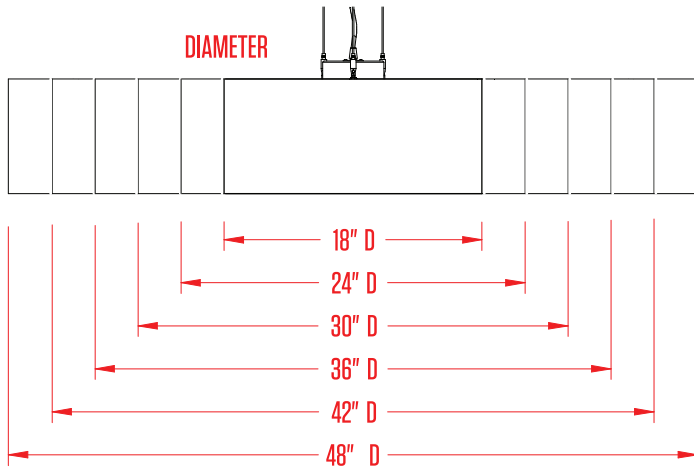

ISOMETRIC VIEW

canada#79 central avenue | fort erie, ontario | L2A 3T9
 usa: 266 elmwood avenue, unit 386 | buffalo, new york | 14222
www.barbican.ca | 800 663 5781 | info@barbican.ca

PRODUCT CODE: 16-104
PRODUCT NAME: CIRCULAR DRUM
CONTACT: sales@barbican.ca