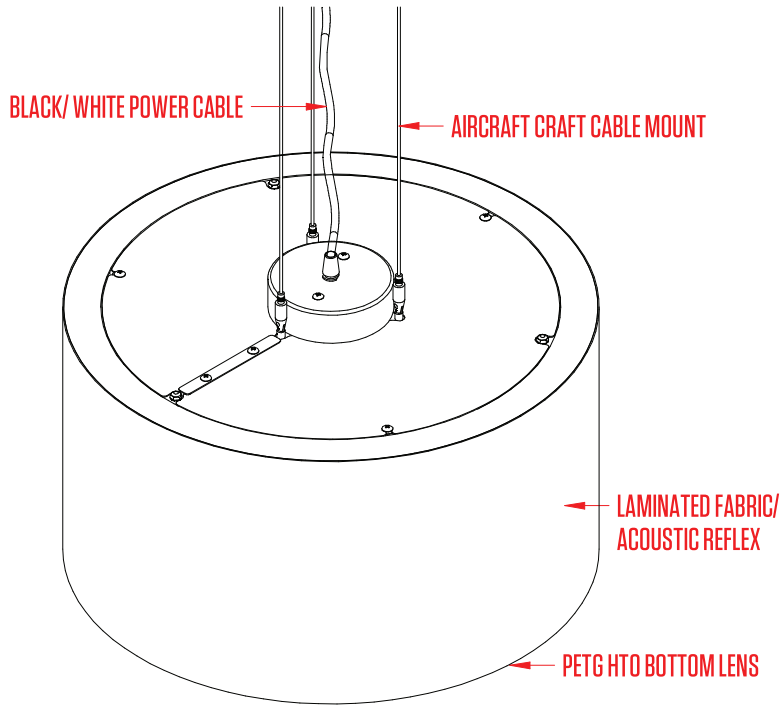

ISOMETRIC VIEW

canada#79 central avenue | fort erie, ontario | L2A 3T9
 usa: 266 elmwood avenue, unit 386 | buffalo, new york | 14222
www.barbican.ca | 800 663 5781 | info@barbican.ca

PRODUCT CODE: 16-104
PRODUCT NAME: CIRCULAR DRUM
CONTACT: sales@barbican.ca