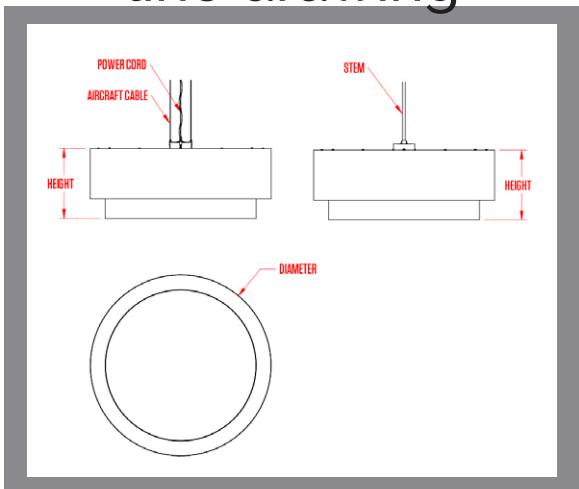

double devo

model | 16-54

line drawing

dimensions

- 18", 24", 30", 36", 42", 48" outer diameter
- 8", 10", 12", 18" height

material

- laminated shade*
- + opal diffuser

sourcing

- LED

mounting

- aircraft cable
- stem

*See shade material under 'design options' in the resources section.