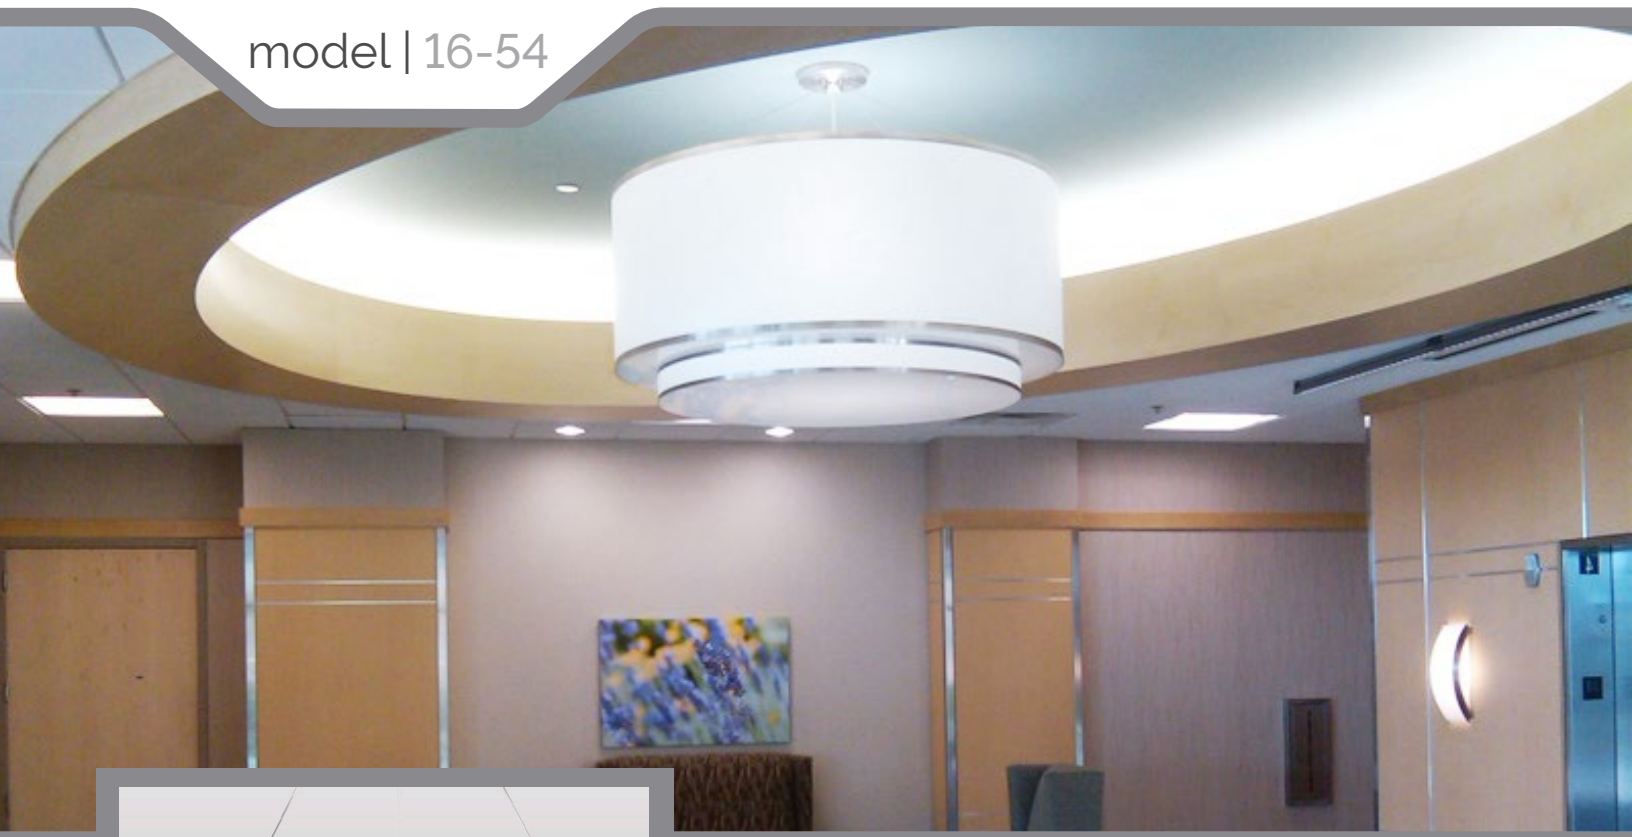

double devo

model | 16-54

line drawing

dimensions

- 18", 24", 30", 36", 42", 48" outer diameter
- 8", 10", 12", 18" height

material

- laminated shade*
- + opal diffuser

sourcing

- LED

mounting

- aircraft cable
- stem

*See shade material under 'design options' in the resources section.