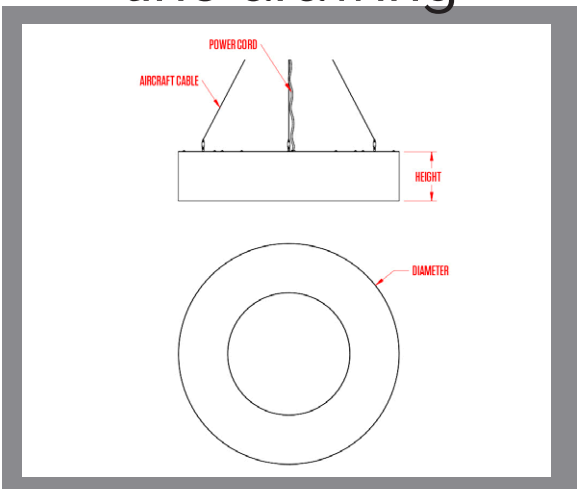

donut drum

model | 16-41

line drawing

dimensions

- 24", 30", 36", 42", 48" diameter
- 8", 10", 12", 18" height

material

- laminated shade*
- + opal diffuser

sourcing