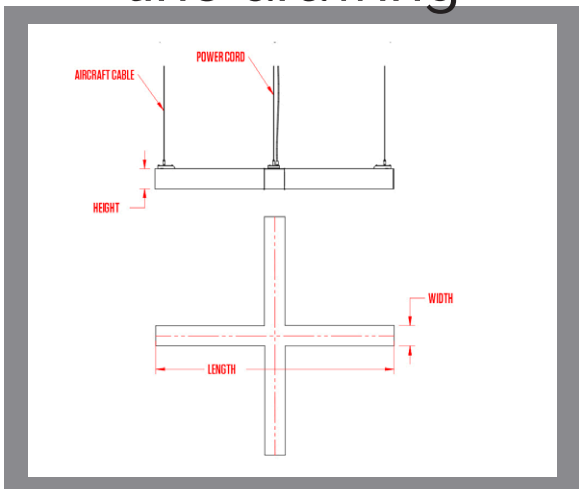

crossroad

model | 18-S

line drawing

dimensions

- please visit our website to see available sizing options

material

- laminated shade*
+ opal diffuser

sourcing