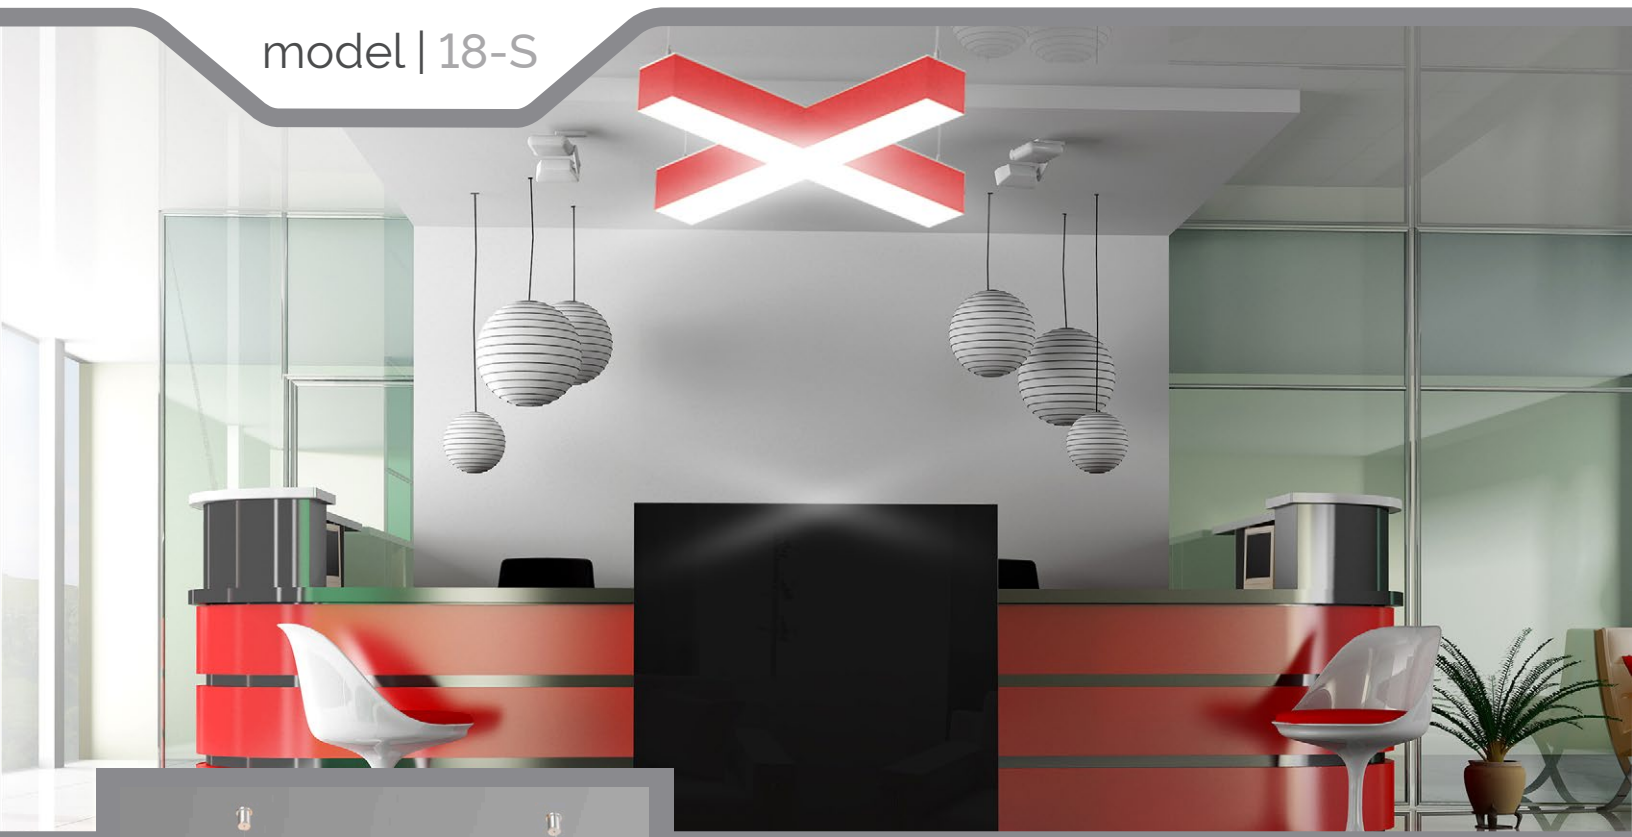

crossroad

model | 18-S

line drawing

dimensions

- please visit our website to see available sizing options

material

- laminated shade*
+ opal diffuser

sourcing